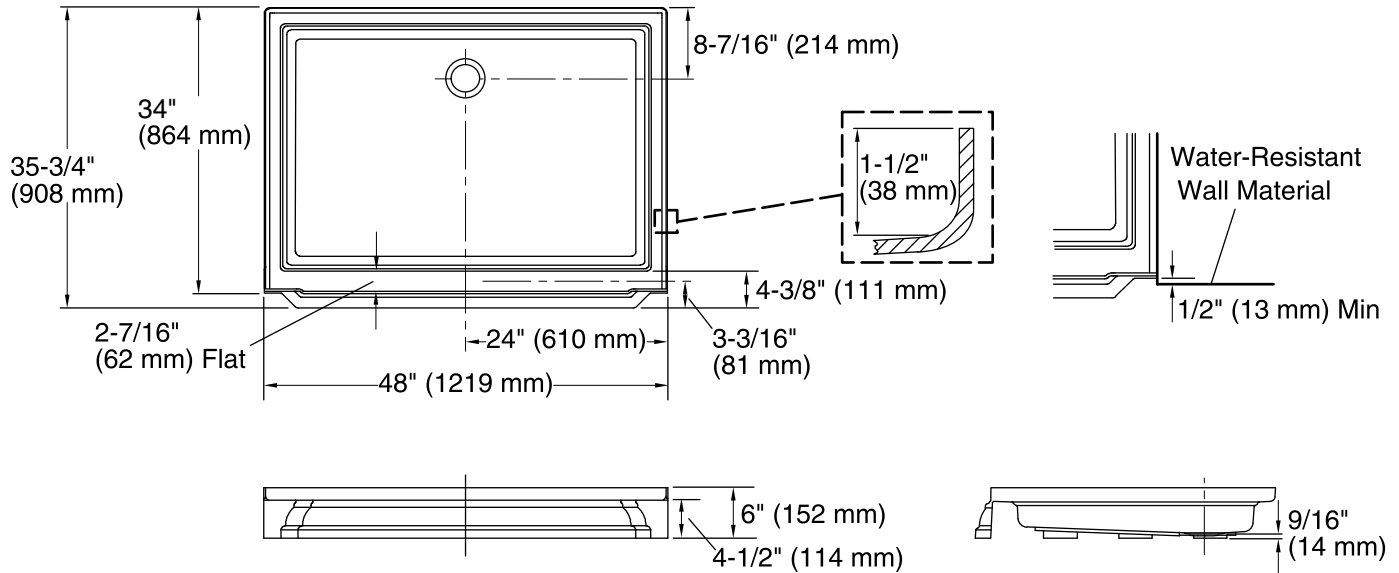

Technical Information

All product dimensions are nominal.

Installation:	Three-wall alcove
Drain location:	Center rear
Weight:	35 lbs (15.9 kg)
Minimum floor load:	20 lbs/ft² (97.6 kg/m²)

Notes

- Measure your actual product for rough-in details.
- Install this product according to the installation instructions.
- Shimming may be required to level the fixture.
- The fixture is not drilled for supply fittings.
- Stud opening tolerance is + 1/4" (6 mm), - 0" (0 mm).