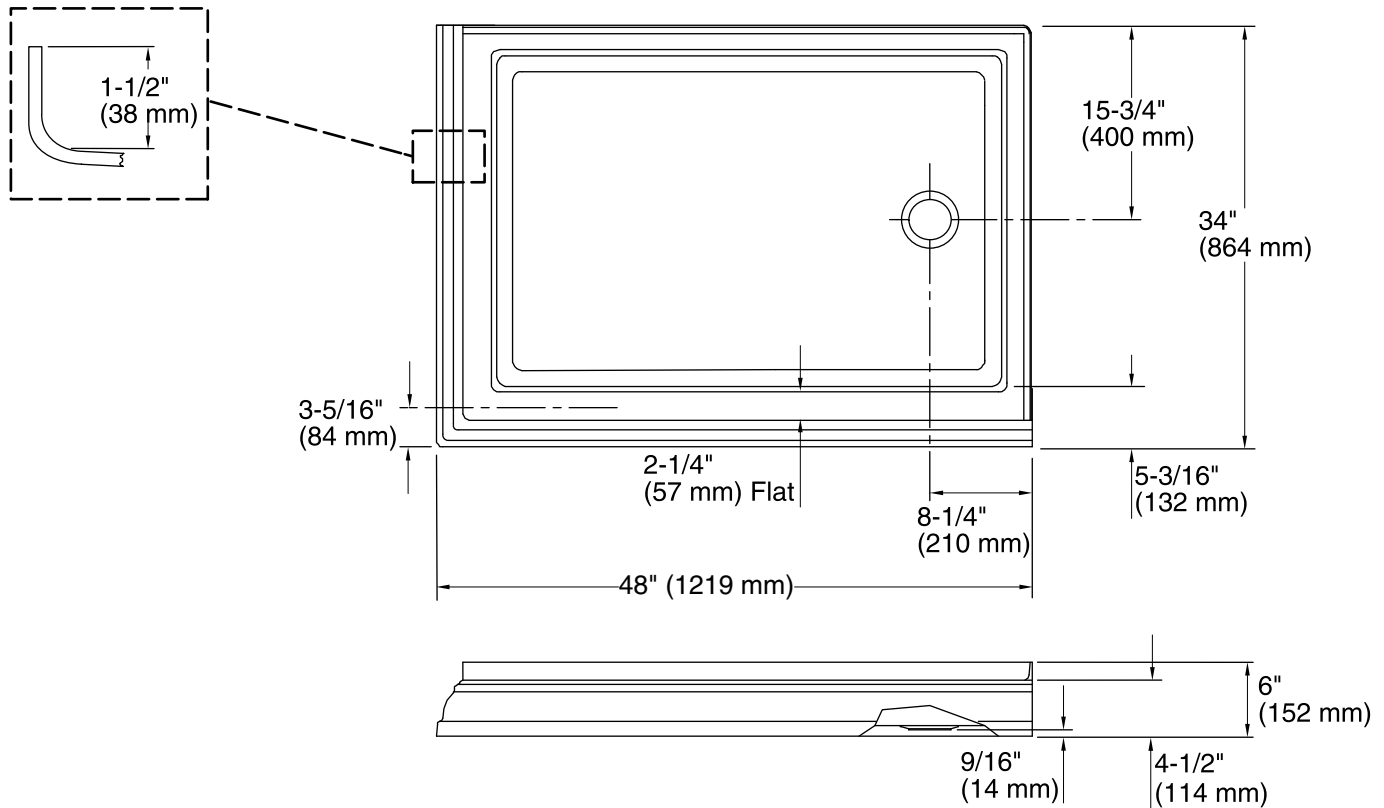

### Technical Information

All product dimensions are nominal.

Installation:	Corner, Three-wall alcove
Drain location:	Right
Weight:	36 lbs (16.3 kg)
Minimum floor load:	20 lbs/ft <sup>2</sup> (97.6 kg/m <sup>2</sup> )

### Notes

- Measure your actual product for rough-in details. Install this product according to the installation instructions.
- Shimming may be required to level the fixture. Shimming between stud frame and fixture may be required.
- Stud opening tolerance is + 1/4" (6 mm), - 0" (0 mm).