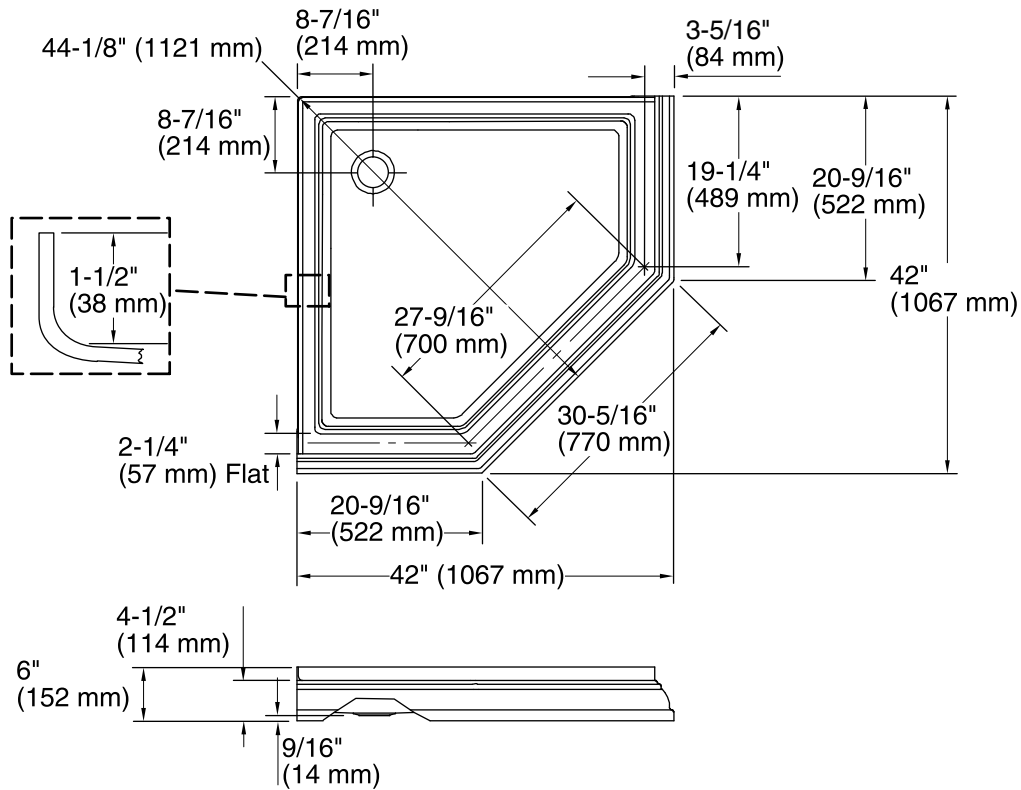

Features

- Neo-angle design makes efficient use of compact space.
- Textured floor pattern.
- Single threshold for corner installation.
- Durable acrylic construction.
- Rear drain.
- Coordinates with other products in the Memoirs collection.

Technical Information

All product dimensions are nominal.

Installation:	Corner
Drain location:	Center rear
Weight:	35 lbs (15.9 kg)
Minimum floor load:	20 lbs/ft ² (97.6 kg/m ²)

Notes

- Measure your actual product for rough-in details.
- Install this product according to the installation instructions.
- Shimming may be required to level the fixture.
- Shimming may be required between the stud frame and the fixture.
- Stud opening tolerance is + 1/4" (6 mm), - 0" (0 mm).