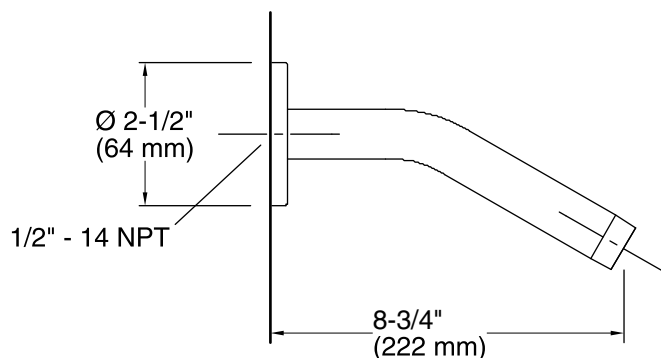

Features

- 1/2" NPT connection.
- 8-3/4" (222 mm) long.

Material

- Brass construction.

ADA CSA B651

Codes/Standards

ASME A112.18.1/CSA B125.1
ADA
ICC/ANSI A117.1
CSA B651

KOHLER® Faucet Lifetime Limited Warranty

Technical Information

All product dimensions are nominal.

Notes

Install this product according to the installation guide.

ADA, CSA B651 compliant when installed to the specific requirements of these regulations.