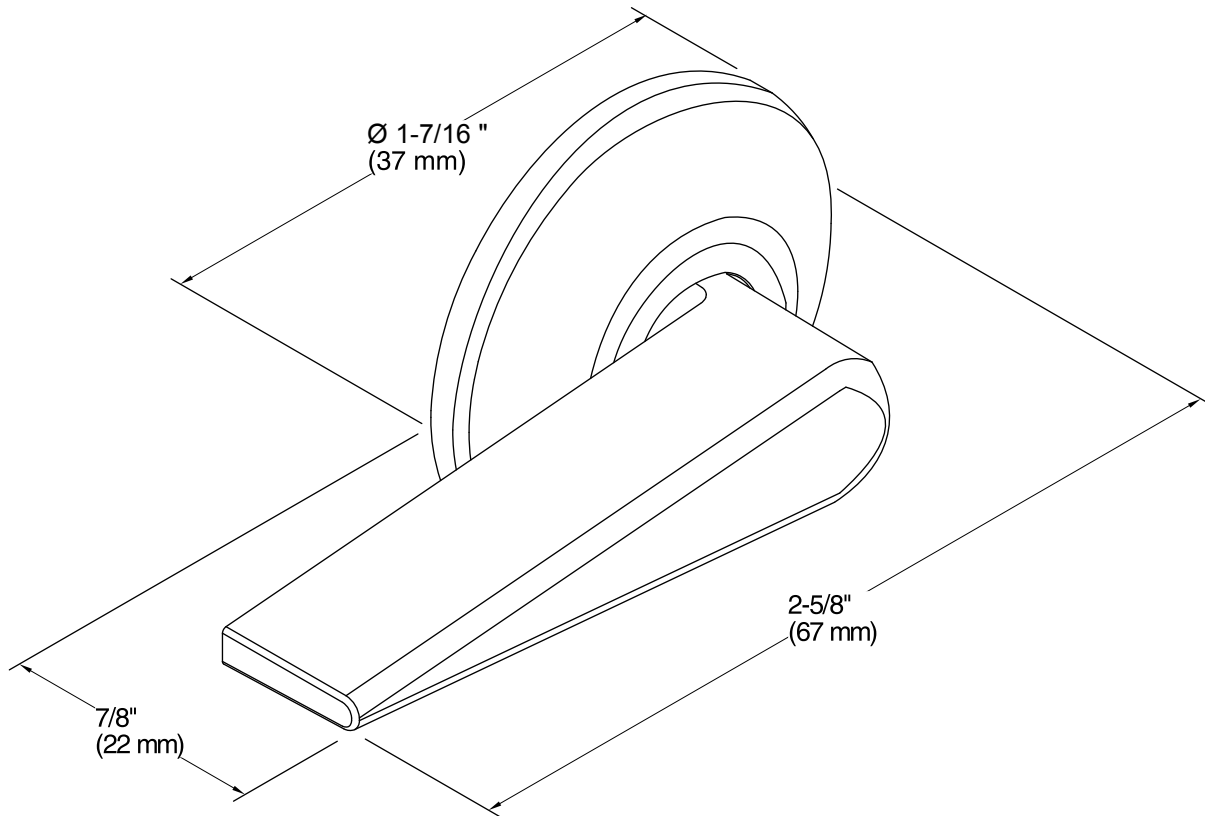

**Cimarron®**  
Left-Hand Trip Lever  
**K-9470-L**

**Features**

- Left-hand trip lever.
- Solid-brass construction for durability.
- KOHLER finishes resist corrosion and tarnish.
- For use with Cimarron one- and two-piece toilets.

### Technical Information

All product dimensions are nominal.

Material: Brass