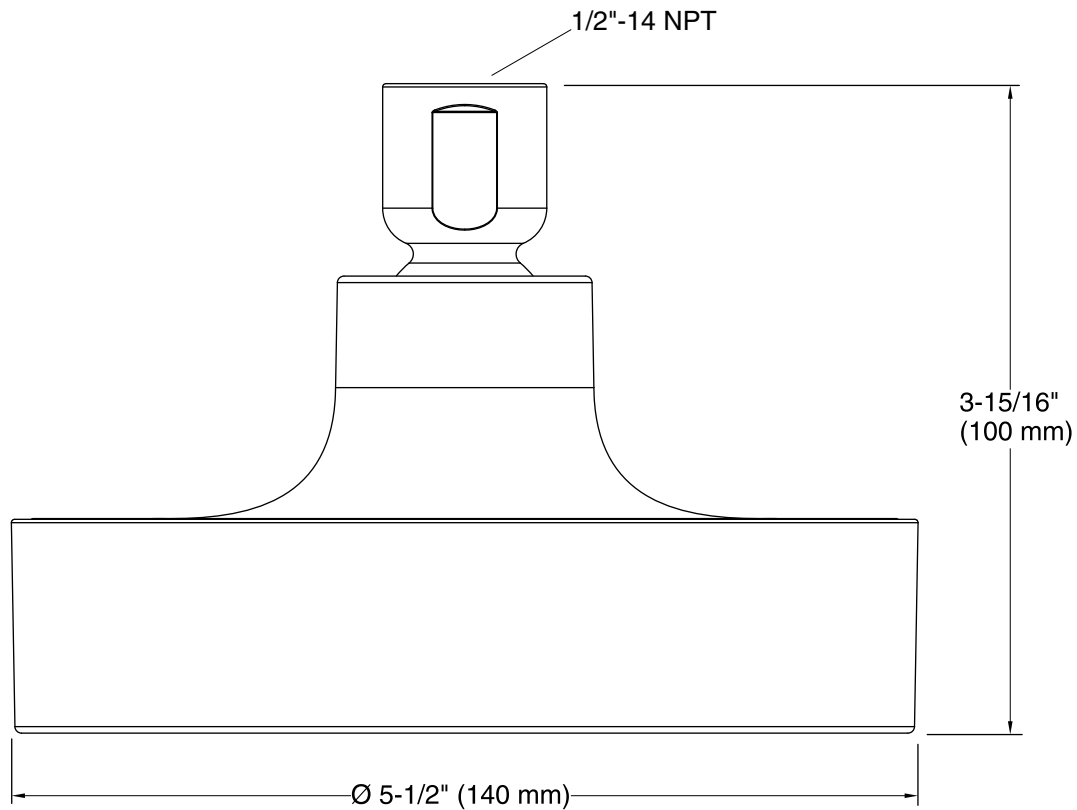

Features

- Katalyst® air-induction technology maximizes the air/water mix for a powerful, even flow.
- MasterClean™ sprayface resists hard water build-up and is easy to clean.
- Single-function showerhead with 48 translucent nozzles.
- 5-1/2" (140 mm) diameter sprayface.
- 1.75 gpm (6.6 lpm) flow rate.
- Complements the Purist® collection.

Material

- KOHLER finishes resist corrosion and tarnishing.

Installation

- Wall-mount.
- Shower arm and flange not included.

Recommended Products/Accessories

K-7397 Shower Arm and Flange

Codes/Standards

ASME A112.18.1/CSA B125.1
DOE - Energy Policy Act 1992
EPA WaterSense®
California Energy Commission (CEC)

Technical Information

All product dimensions are nominal.

Showerhead/Body Spray:

Rated maximum flow: 1.75 gal/min (6.6 l/min)

Pressure: 80 psi (5.5 bar)

Notes

For use with automatic compensating valves rated at 1.5 gal/min (5.7 l/min) or less.