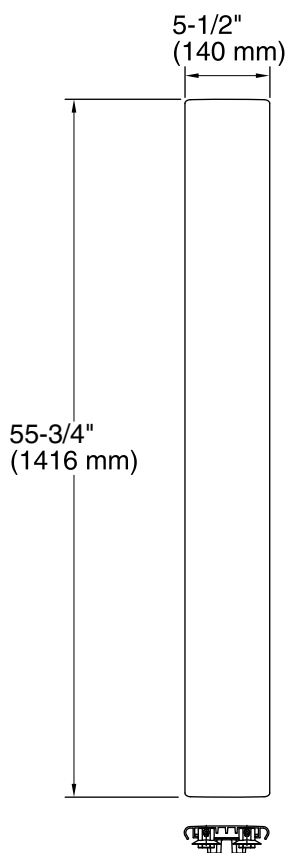

Features

- Aluminum
- For use with the K-9928 or K-9996 Groove acrylic shower base.

Recommended Products/Accessories

K-9925 48" x 36" Shower Base

K-9998 48" x 48" Shower Base

Codes/Standards

None Applicable

Technical Information

All product dimensions are nominal.

Material: Aluminum

Notes

Install this product according to the installation guide.