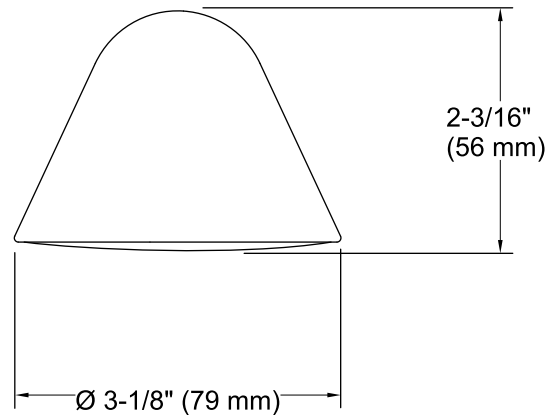

Technical Information

All product dimensions are nominal.

Power source: Battery - DC, included

Bluetooth® range: 33 ft (0.8 m)

Showerhead/Body Spray:

Rated maximum flow: 2 gal/min (7.6 l/min)

Notes

Install this product according to the installation guide.

Follow local building electrical codes.

A BLUETOOTH wireless device is required to stream music.

Choose an automatic compensating valve with the appropriate minimum flow rating to assure the safety performance of your valve at the lowest flow rates. For a showerhead or handshower that has a maximum flow rate of 2.5 gpm (9.5 lpm) and a minimum flow rate of 2.0 gpm (7.6 lpm), use an automatic compensating valve rated at 2.0 gpm (7.6 lpm) or less.