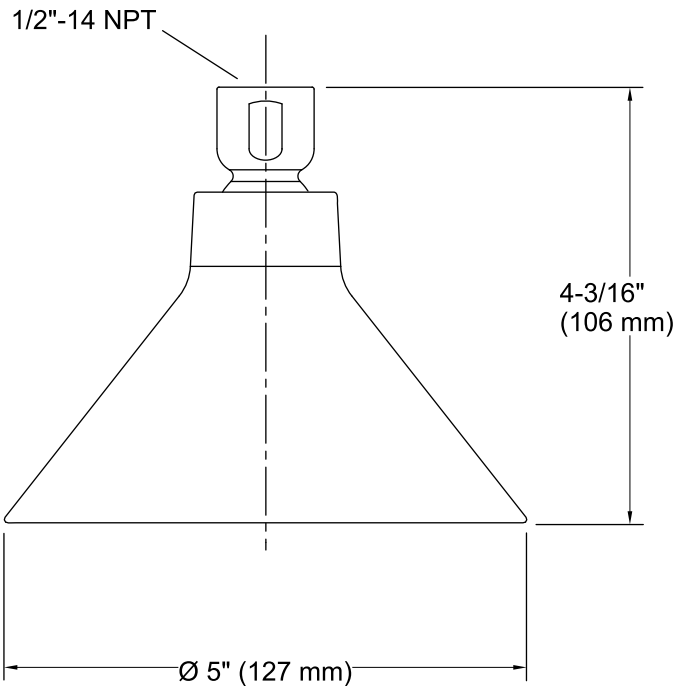

Technical Information

All product dimensions are nominal.

Power source: Battery - DC, included

Bluetooth® range: 33 ft (0.8 m)

Showerhead/Body Spray:

Rated maximum flow: 2 gal/min (7.6 l/min)

Notes

Install this product according to the installation guide.

Follow local building electrical codes.

A BLUETOOTH wireless device is required to stream music.

Choose an automatic compensating valve with the appropriate minimum flow rating to assure the safety performance of your valve at the lowest flow rates. For a showerhead or handshower that has a maximum flow rate of 2.5 gpm (9.5 lpm) and a minimum flow rate of 2.0 gpm (7.6 lpm), use an automatic compensating valve rated at 2.0 gpm (7.6 lpm) or less.