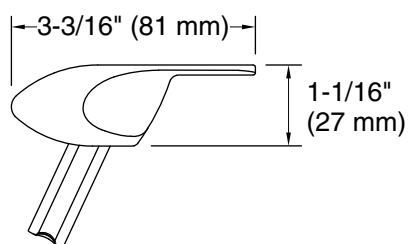

Features

- Right-hand Polished Chrome trip lever.
- For use with K-3810-RA Santa Rosa Comfort Height® toilet.

Material

- Solid-brass construction for durability and reliability.
- KOHLER finishes resist corrosion and tarnishing.

Color	Code	Description
	CP	Polished Chrome
	2MB	Vibrant® Brushed Moderne Brass

Technical Information

All product dimensions are nominal.

Material: Brass