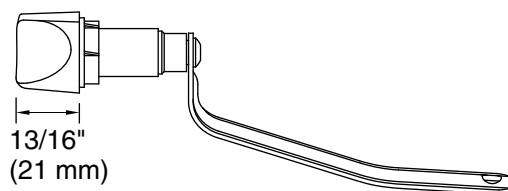

Features

- Right-hand Polished Chrome trip lever.
- For use with K-3810-RA Santa Rosa Comfort Height® toilet.

Material

- Solid-brass construction for durability and reliability.
- KOHLER finishes resist corrosion and tarnishing.

Color	Code	Description
	CP	Polished Chrome
	2MB	Vibrant® Brushed Moderne Brass

Technical Information

All product dimensions are nominal.

Material: Brass