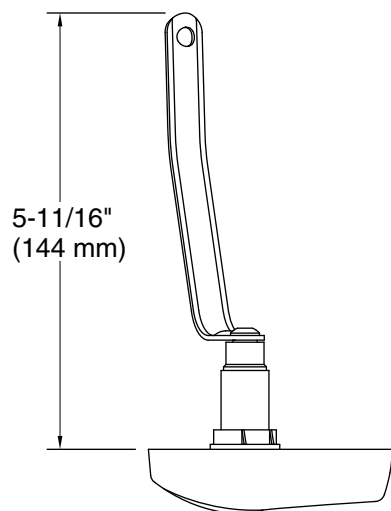

Features

- Right-hand Polished Chrome trip lever.
- For use with K-3810-RA Santa Rosa Comfort Height® toilet.

Material

- Solid-brass construction for durability and reliability.
- KOHLER finishes resist corrosion and tarnishing.

Color	Code	Description
	CP	Polished Chrome
	2MB	Vibrant® Brushed Moderne Brass

Technical Information

All product dimensions are nominal.

Material: Brass