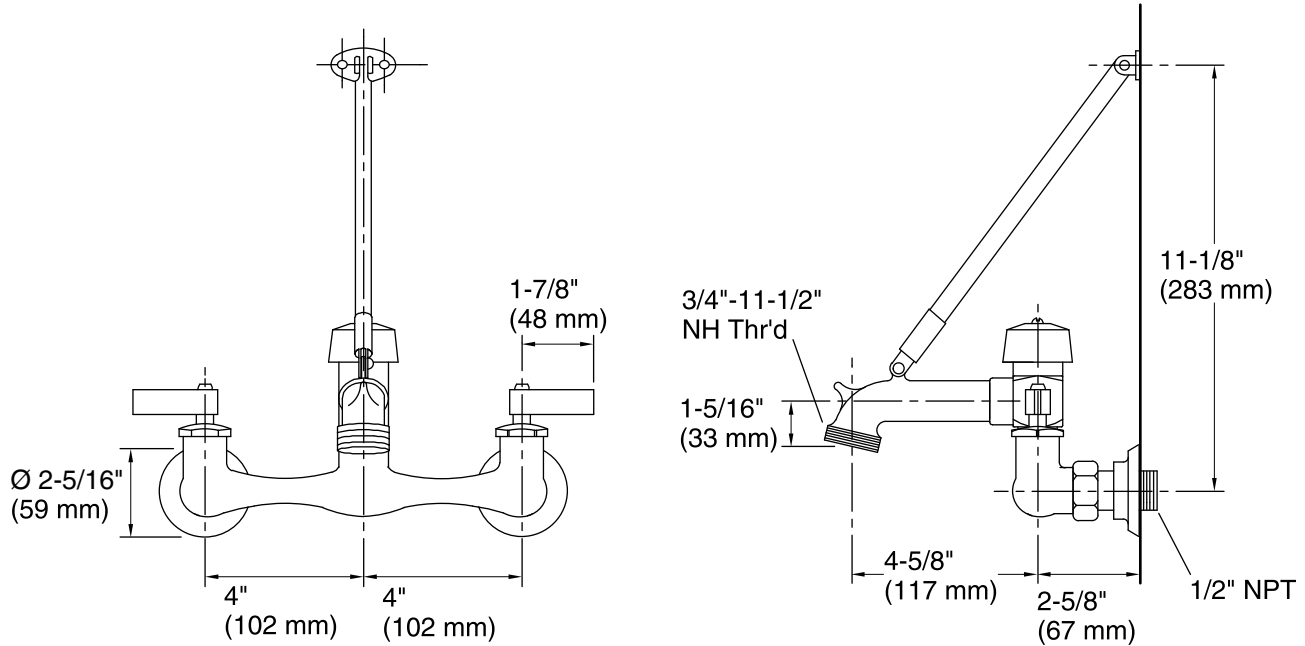

### Features

- For 8" (203 mm) centers.
- Internal NPT connections.
- Vacuum breaker.
- 4-5/8" (117 mm) threaded spout for hose connection.
- 7-1/4" (184 mm) wall-to-spout outlet.
- Pail hook.
- Wall brace.

### Material

- Brass construction.

ADA CSA B651

### Technical Information

All product dimensions are nominal.

Valve body: Cast brass