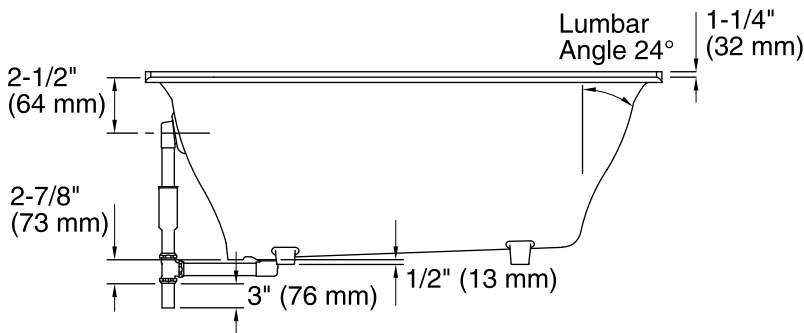

No change in measurements if connected with drain illustrated. (K-7147-AF)

Technical Information

All product dimensions are nominal.

Installation:	Three-wall alcove
Drain location:	Left
Basin area, bottom:	45" x 25" (1143 mm x 635 mm)
Basin area, top:	58" x 29" (1473 mm x 737 mm)
Weight:	440 lbs (199.6 kg)
Minimum floor load:	81 lbs/ft ² (395.5 kg/m ²)
Water depth:	19-1/2" (495 mm)
Water capacity:	105 gal (397.5 L)
Minimum flat for door:	1-13/16" (46 mm)