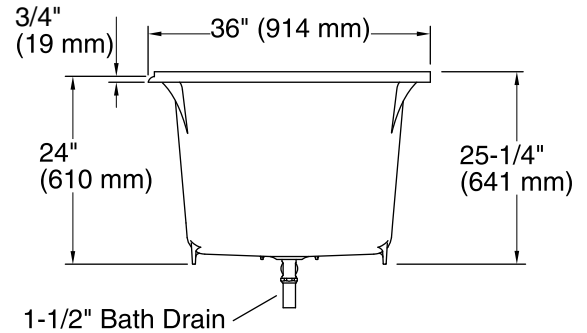

No change in measurements if connected with drain illustrated. (K-7147-AF)

Technical Information

All product dimensions are nominal.

Installation:	Three-wall alcove
Drain location:	Left
Basin area, bottom:	45" x 25" (1143 mm x 635 mm)
Basin area, top:	58" x 29" (1473 mm x 737 mm)
Weight:	440 lbs (199.6 kg)
Minimum floor load:	81 lbs/ft ² (395.5 kg/m ²)
Water depth:	19-1/2" (495 mm)
Water capacity:	105 gal (397.5 L)
Minimum flat for door:	1-13/16" (46 mm)

Notes

Measure your actual product for rough-in details. Install this product according to the installation instructions.

The hot water supply should be 70% of the capacity of the bath or greater. Installations will vary.