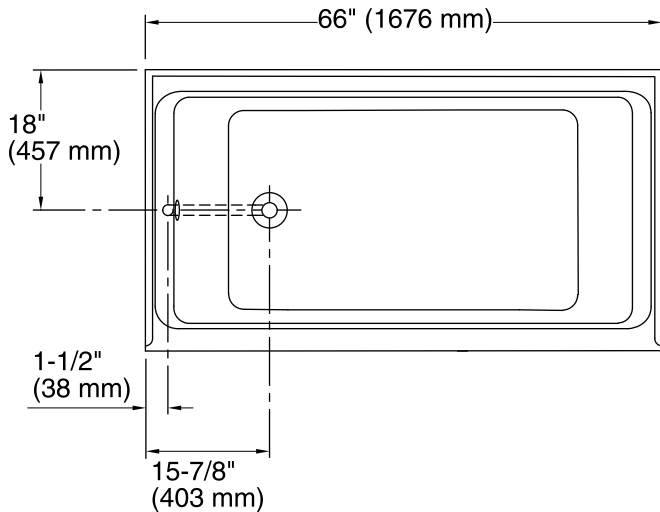

Features

- Spacious design accommodates up to two bathers.
- Safeguard slip-resistant surface on bath floor.
- Integral flange helps prevent water from seeping behind wall and simplifies alcove installation.
- Left-hand drain.

No change in measurements if connected with drain illustrated. (K-7147-AF)

Technical Information

All product dimensions are nominal.

Installation:	Three-wall alcove
Drain location:	Left
Basin area, bottom:	45" x 25" (1143 mm x 635 mm)
Basin area, top:	58" x 29" (1473 mm x 737 mm)
Weight:	440 lbs (199.6 kg)
Minimum floor load:	81 lbs/ft ² (395.5 kg/m ²)
Water depth:	19-1/2" (495 mm)
Water capacity:	105 gal (397.5 L)
Minimum flat for door:	1-13/16" (46 mm)

Notes

Measure your actual product for rough-in details. Install this product according to the installation instructions.

The hot water supply should be 70% of the capacity of the bath or greater. Installations will vary.