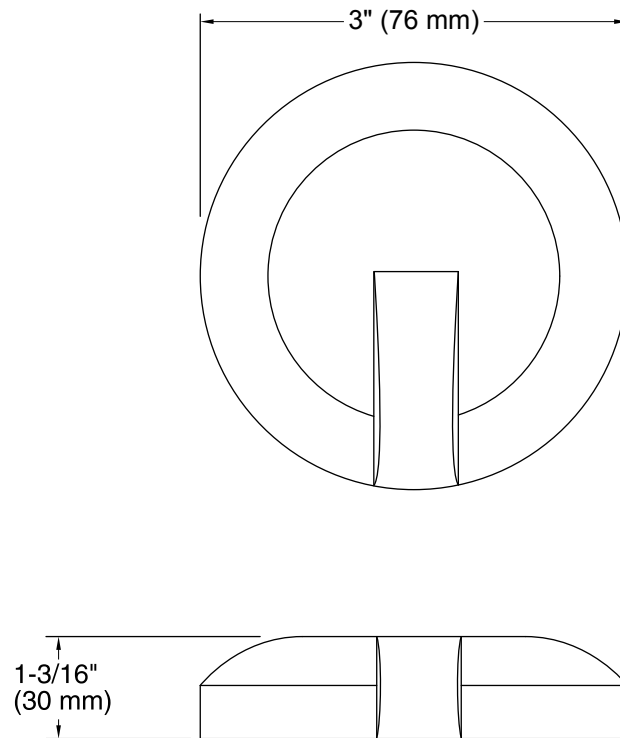

Features

- Includes handle, stopper, decorative flange, decorative flange nut, overflow escutcheon and tool.

Material

- Metal construction.

Required Products/Accessories

K-8150 Cube Cable Drain

Codes/Standards

Technical Information

All product dimensions are nominal.

Notes

Install this product according to the installation guide.