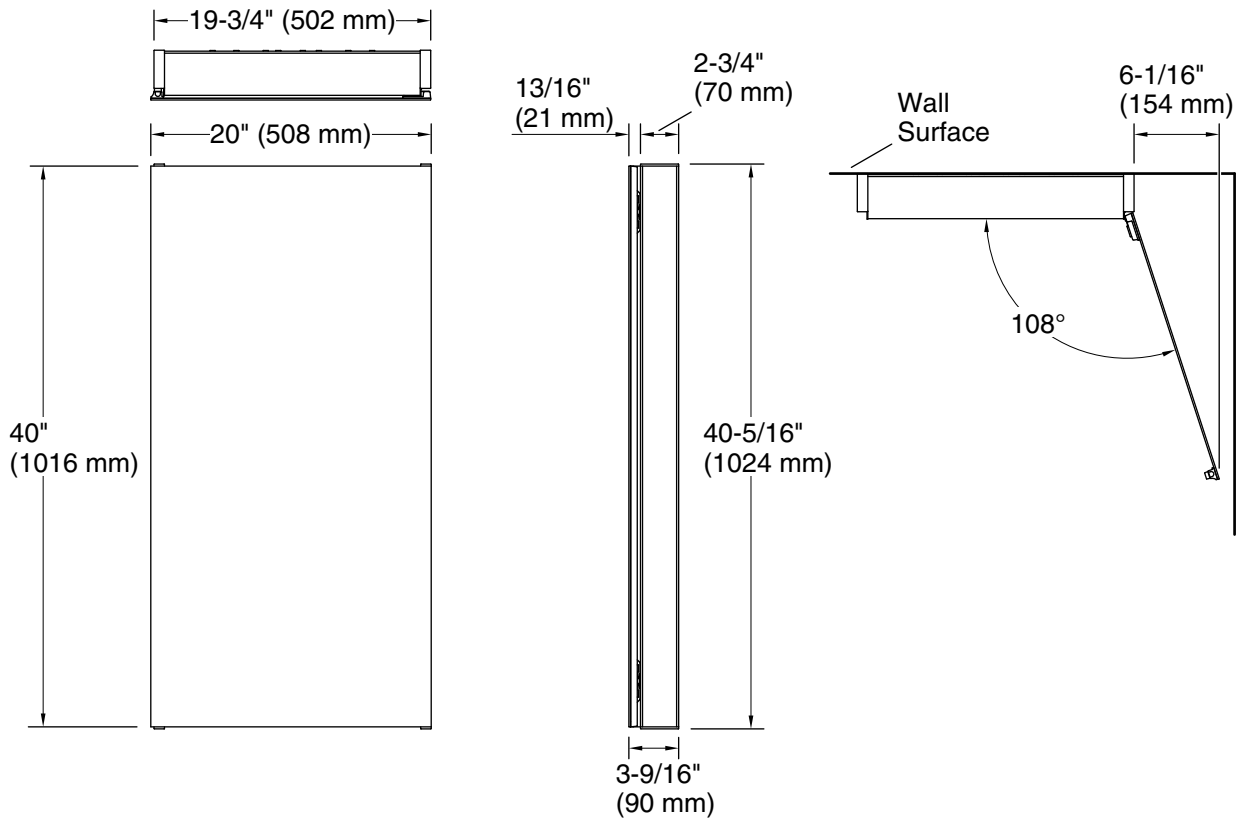

## Features

- Innovative staggered shelf layout fits tall and short items.
- Deep shelves hold large containers.
- Low-profile design hugs the wall for a clean look.
- Mirror-front door with reflective mirrored interior.
- Four fixed shelves.
- Two-way adjustable hinges with 108-degree opening capability for easy cabinet access.

## Installation

- Easy surface-mount installation—no wall cutting.
- Reversible: install as left- or right-hinge swing.
- Includes mounting hardware.
- Includes two reversible side panel kits (White and Grey) to match your decor.

## Technical Information

All product dimensions are nominal.

Vanity type: Wall-mount

Mirror type: Wall-mount

## Notes

Install this product according to the installation instructions.

When determining the height of the cabinet, ensure the mirrored door will clear all obstacles (such as a faucet). A minimum distance of 3" (76 mm) is required.