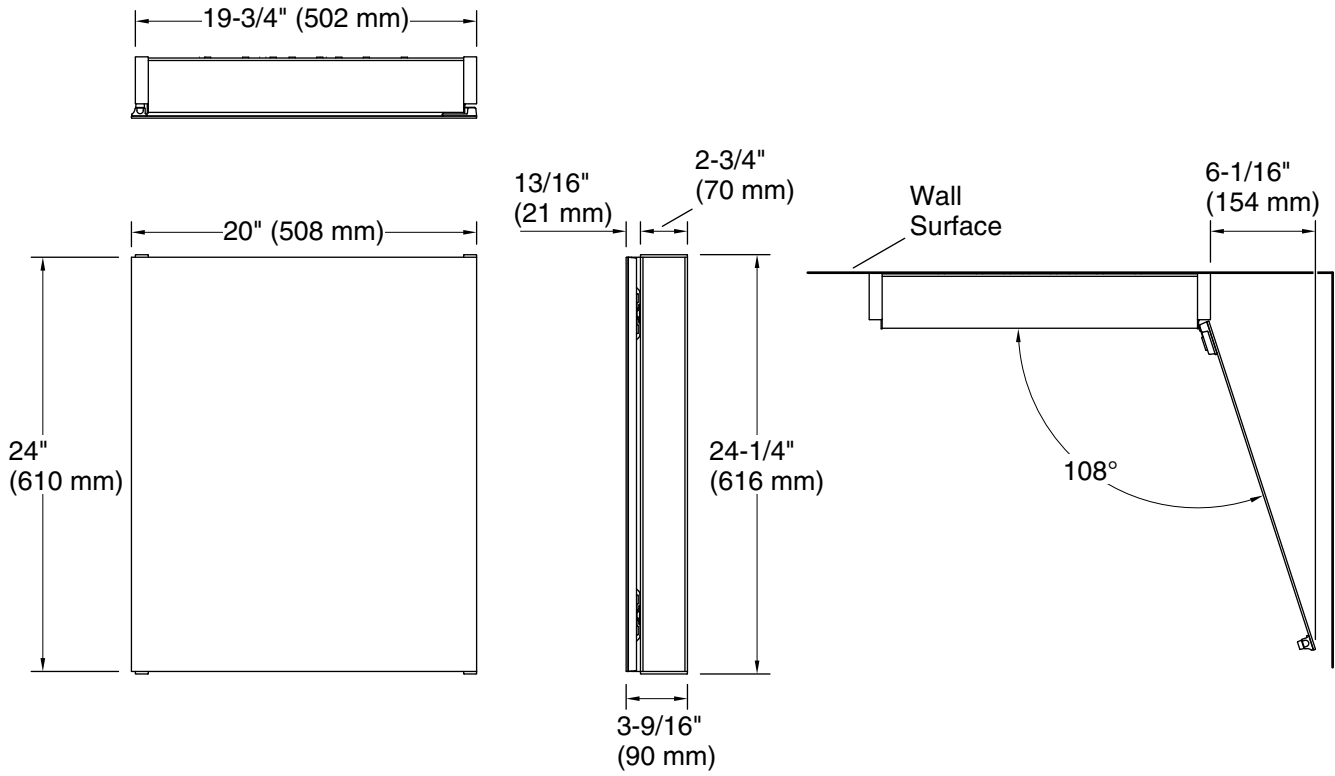

Features

- Innovative staggered shelf layout fits tall and short items.
- Deep shelves hold large containers.
- Low-profile design hugs the wall for a clean look.
- Mirror-front door with reflective mirrored interior.
- Three fixed shelves.
- Two-way adjustable hinges with 108-degree opening capability for easy cabinet access.

Material

- Rustproof aluminum.

Installation

- Easy surface-mount installation—no wall cutting.
- Reversible: install as left- or right-hinge swing.
- Includes two reversible side panel kits (White and Grey) to match your decor.

Color	Code	Description
-------	------	-------------

	LA1	
--	-----	--

Technical Information

All product dimensions are nominal.

Vanity type: Wall-mount

Mirror type: Wall-mount

Notes

Install this product according to the installation instructions.

When determining the height of the cabinet, ensure the mirrored door will clear all obstacles (such as a faucet). A minimum distance of 3" (76 mm) is required.

This cabinet is designed for either right or left door swing. Check for obstructions.