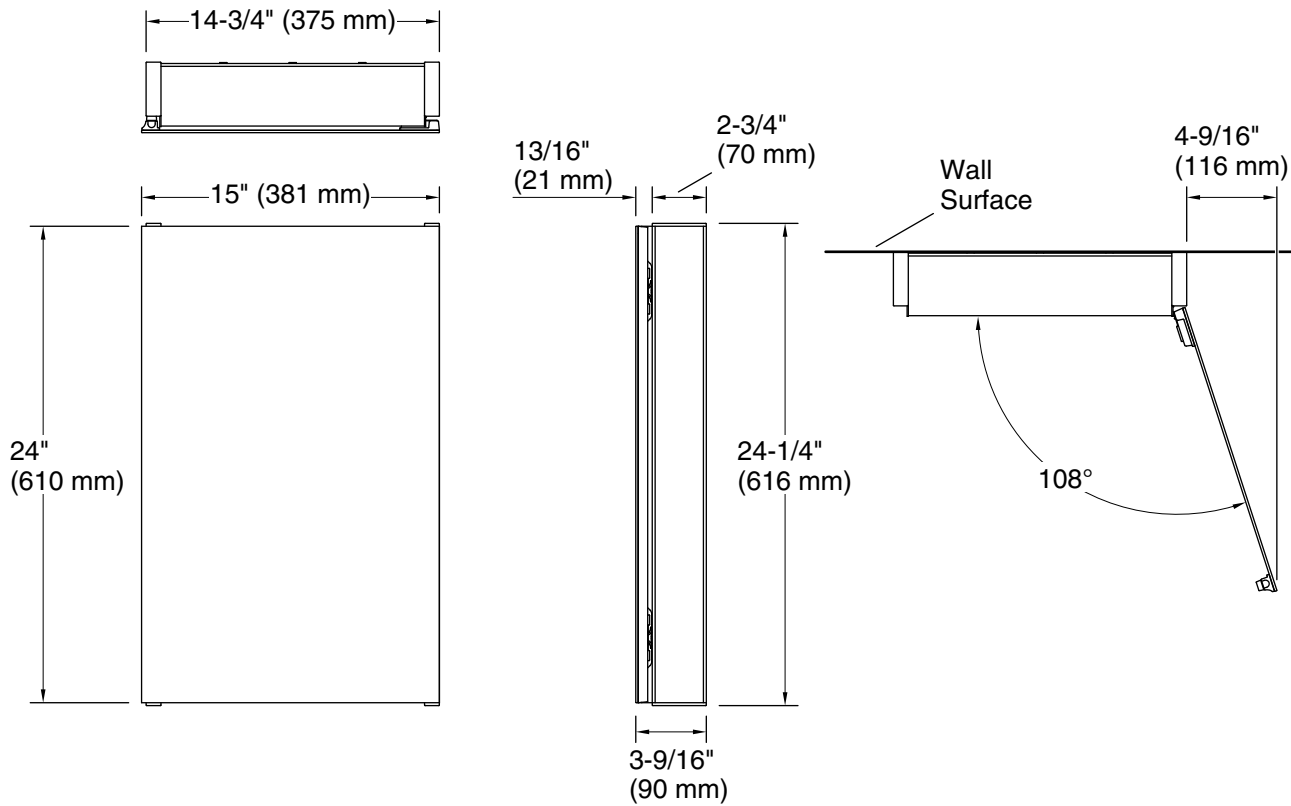

Features

- Innovative staggered shelf layout fits tall and short items.
- Deep shelves hold large containers.
- Low-profile design hugs the wall for a clean look.
- Mirror-front door with reflective mirrored interior.
- Three fixed shelves.
- Two-way adjustable hinges with 108-degree opening capability for easy cabinet access.

Material

- Rustproof aluminum.

Installation

- Easy surface-mount installation—no wall cutting.
- Reversible: install as left- or right-hinge swing.
- Includes mounting hardware.
- Includes two reversible side panel kits (White and Grey) to match your decor.

	LA1	
--	-----	--

Technical Information

All product dimensions are nominal.

Vanity type: Wall-mount

Mirror type: Wall-mount

Notes

Install this product according to the installation instructions.

When determining the height of the cabinet, ensure the mirrored door will clear all obstacles (such as a faucet). A minimum distance of 3" (76 mm) is required.