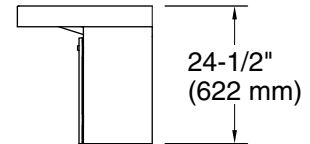

3-7-2024 20:36 - US

THE BOLD LOOK
OF **KOHLER**®

Recommended ADA Installation

Technical Information

All product dimensions are nominal.

Min. base cabinet width: 24" (610 mm)

Drain hole: 1-3/4" (44 mm)

Notes