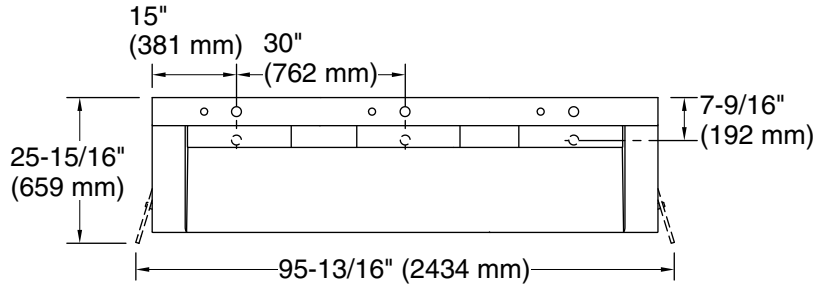

3-7-2024 20:36 - US

THE BOLD LOOK
OF **KOHLER**®

Recommended ADA Installation

Technical Information

All product dimensions are nominal.

Min. base cabinet width: 24" (610 mm)

Drain hole: 1-3/4" (44 mm)

Notes