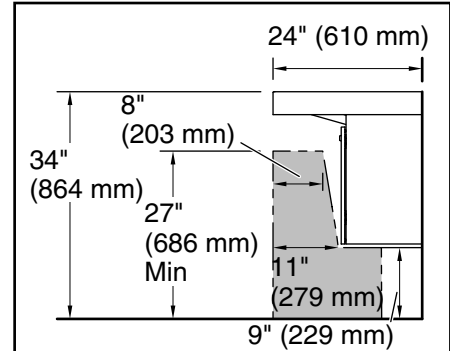

3-7-2024 20:36 - US

THE BOLD LOOK
OF **KOHLER**®

Recommended ADA Installation

Technical Information

All product dimensions are nominal.

Min. base cabinet width: 24" (610 mm)

Drain hole: 1-3/4" (44 mm)

Notes