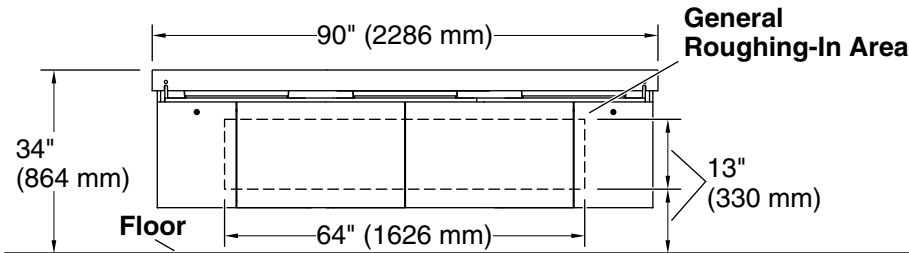

3-7-2024 20:36 - US

THE BOLD LOOK
OF **KOHLER**®

Recommended ADA Installation

Technical Information

All product dimensions are nominal.

Min. base cabinet width: 24" (610 mm)

Drain hole: 1-3/4" (44 mm)

Notes