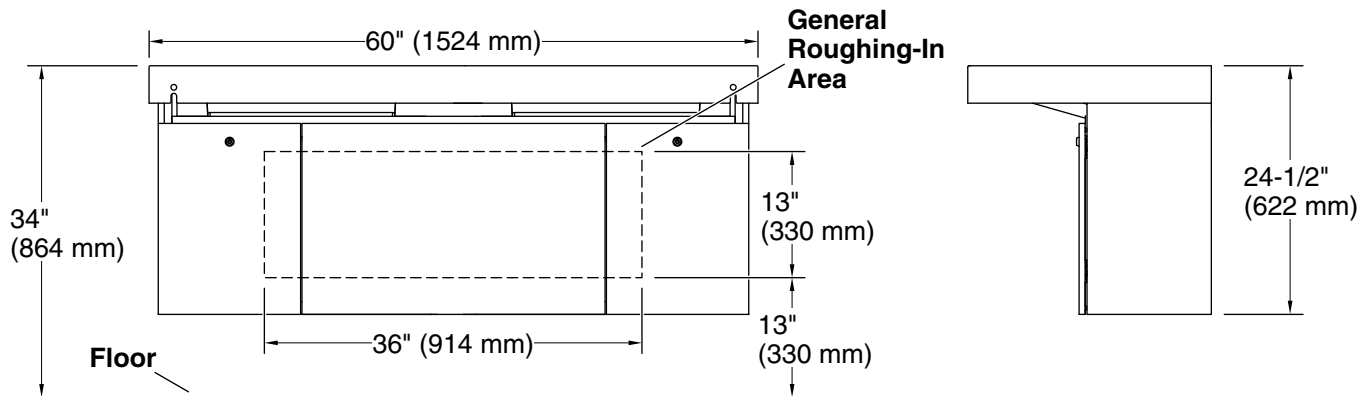

3-7-2024 20:32 - US

THE BOLD LOOK
OF **KOHLER**®

Recommended ADA Installation

Technical Information

All product dimensions are nominal.

Min. base cabinet width: 24" (610 mm)

Drain hole: 1-3/4" (44 mm)

Notes