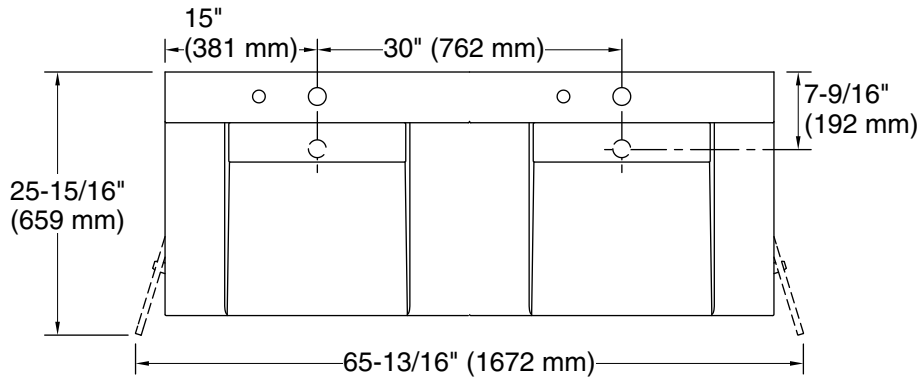

3-7-2024 20:32 - US

THE BOLD LOOK
OF **KOHLER**®

Recommended ADA Installation

Technical Information

All product dimensions are nominal.

Min. base cabinet width: 24" (610 mm)

Drain hole: 1-3/4" (44 mm)

Notes