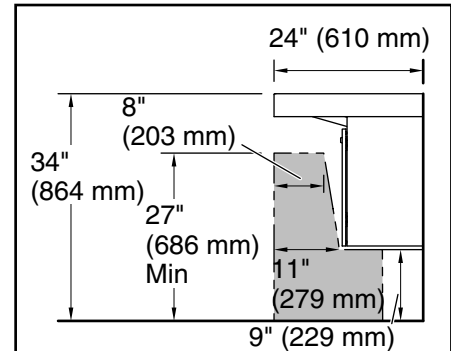

3-7-2024 20:32 - US

THE BOLD LOOK
OF **KOHLER**®

Recommended ADA Installation

Technical Information

All product dimensions are nominal.

Min. base cabinet width: 24" (610 mm)

Drain hole: 1-3/4" (44 mm)

Notes