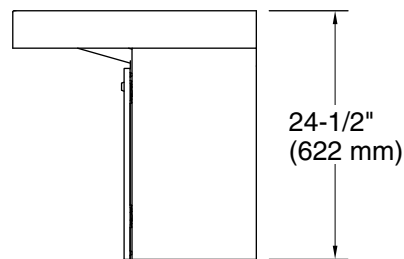

Constellation™

60" wall-mount basin lavatory system
K-81030-BPW

Recommended ADA Installation

Technical Information

All product dimensions are nominal.

Min. base cabinet width: 24" (610 mm)

Drain hole: 1-3/4" (44 mm)