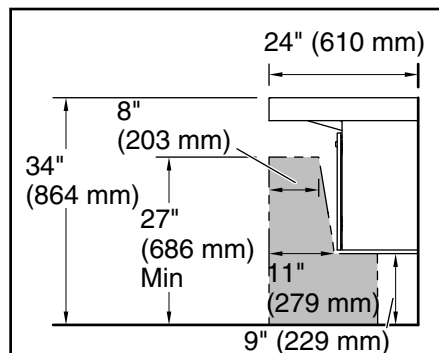

Constellation™

60" wall-mount basin lavatory system
K-81030-BPW

Recommended ADA Installation

Technical Information

All product dimensions are nominal.

Min. base cabinet width: 24" (610 mm)

Drain hole: 1-3/4" (44 mm)