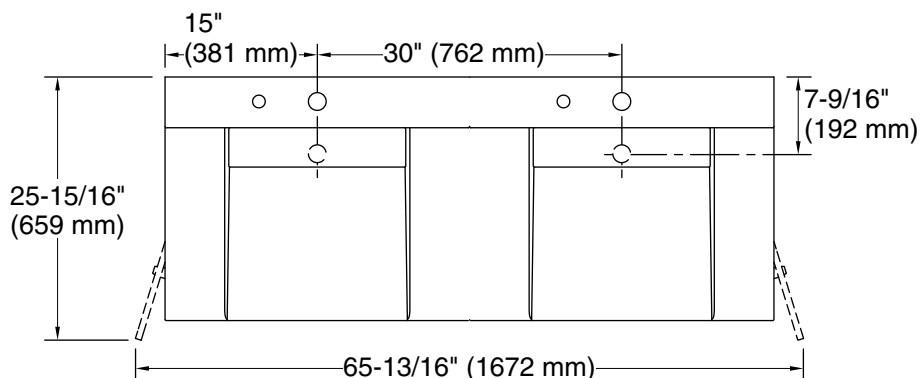

Constellation™

60" wall-mount basin lavatory system
K-81030-BPW

Recommended ADA Installation

Technical Information

All product dimensions are nominal.

Min. base cabinet width: 24" (610 mm)

Drain hole: 1-3/4" (44 mm)