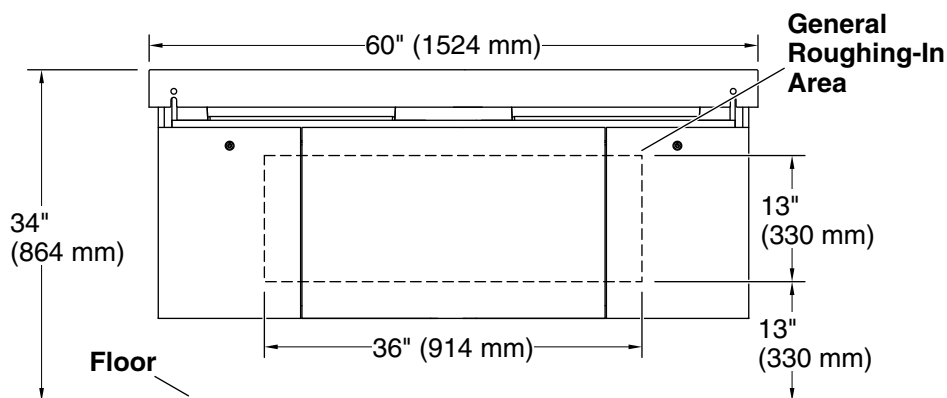

Constellation™

60" wall-mount basin lavatory system
K-81030-BPW

Recommended ADA Installation

Technical Information

All product dimensions are nominal.

Min. base cabinet width: 24" (610 mm)

Drain hole: 1-3/4" (44 mm)