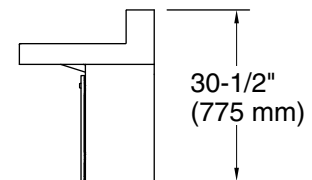

3-5-2024 19:48 - US

THE BOLD LOOK
OF **KOHLER**®

Constellation™

90" wall-mount trough lavatory system with
backsplash
K-81028-BSS

Recommended ADA Installation

Technical Information

All product dimensions are nominal.

Min. base cabinet width: 24" (610 mm)

Drain hole: 1-3/4" (44 mm)

Notes

Install this product according to the installation instructions.

Select the type of fastener based upon the wall material. 500 lb (227 kg) minimum load bearing fasteners are recommended.