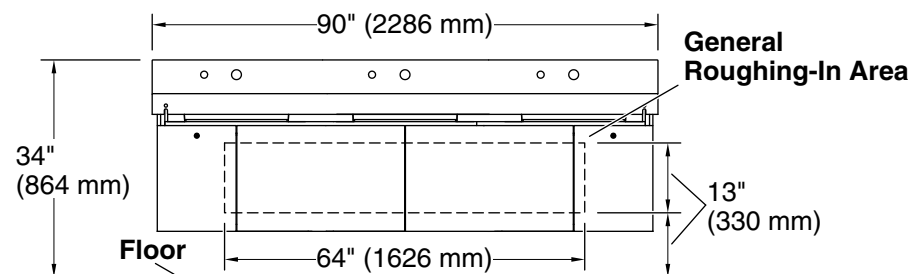

3-5-2024 19:48 - US

THE BOLD LOOK
OF **KOHLER**®

Constellation™

90" wall-mount trough lavatory system with
backsplash
K-81028-BSS

Recommended ADA Installation

Technical Information

All product dimensions are nominal.

Min. base cabinet width: 24" (610 mm)

Drain hole: 1-3/4" (44 mm)

Notes

Install this product according to the installation instructions.

Select the type of fastener based upon the wall material. 500 lb (227 kg) minimum load bearing fasteners are recommended.