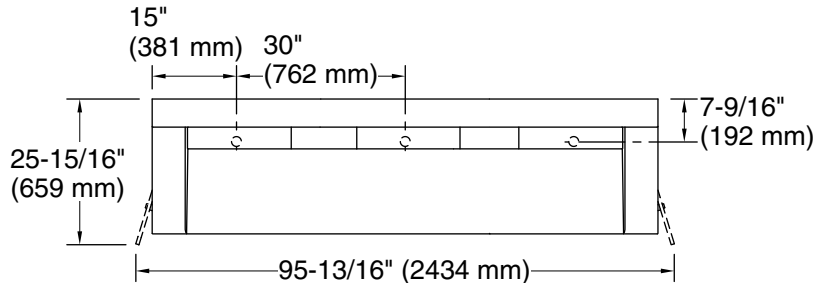

Constellation™

90" wall-mount trough lavatory system with
backsplash
K-81028-BSS

Recommended ADA Installation