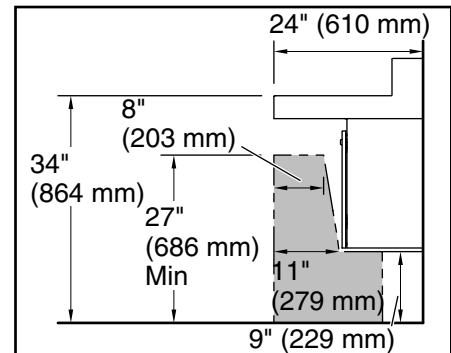

Constellation™

90" wall-mount trough lavatory system with
backsplash
K-81028-BSS

Recommended ADA Installation