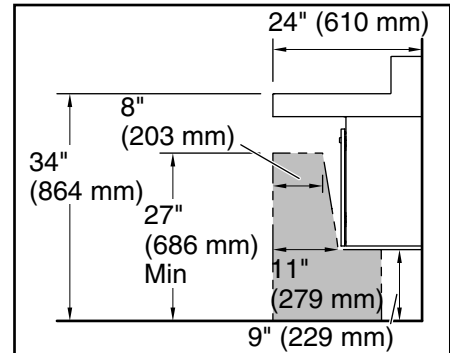

3-5-2024 19:47 - US

THE BOLD LOOK
OF **KOHLER**®

Constellation™

90" wall-mount trough lavatory system with
backsplash
K-81028-BPW

Recommended ADA Installation

Technical Information

All product dimensions are nominal.