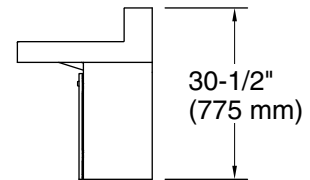

3-5-2024 19:47 - US

THE BOLD LOOK
OF **KOHLER**®

Constellation™

90" wall-mount trough lavatory system with
backsplash
K-81028-BPW

Recommended ADA Installation

Technical Information

All product dimensions are nominal.

Min. base cabinet width: 24" (610 mm)

Drain hole: 1-3/4" (44 mm)

Notes

Install this product according to the installation instructions.

Select the type of fastener based upon the wall material. 500 lb (227 kg) minimum load bearing fasteners are recommended.