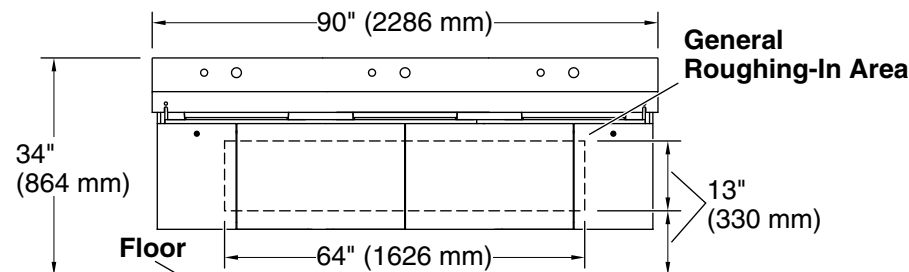

3-5-2024 19:47 - US

THE BOLD LOOK
OF **KOHLER**®

Constellation™

90" wall-mount trough lavatory system with
backsplash
K-81028-BPW

Recommended ADA Installation

Technical Information

All product dimensions are nominal.

Min. base cabinet width: 24" (610 mm)

Drain hole: 1-3/4" (44 mm)

Notes

Install this product according to the installation instructions.

Select the type of fastener based upon the wall material. 500 lb (227 kg) minimum load bearing fasteners are recommended.