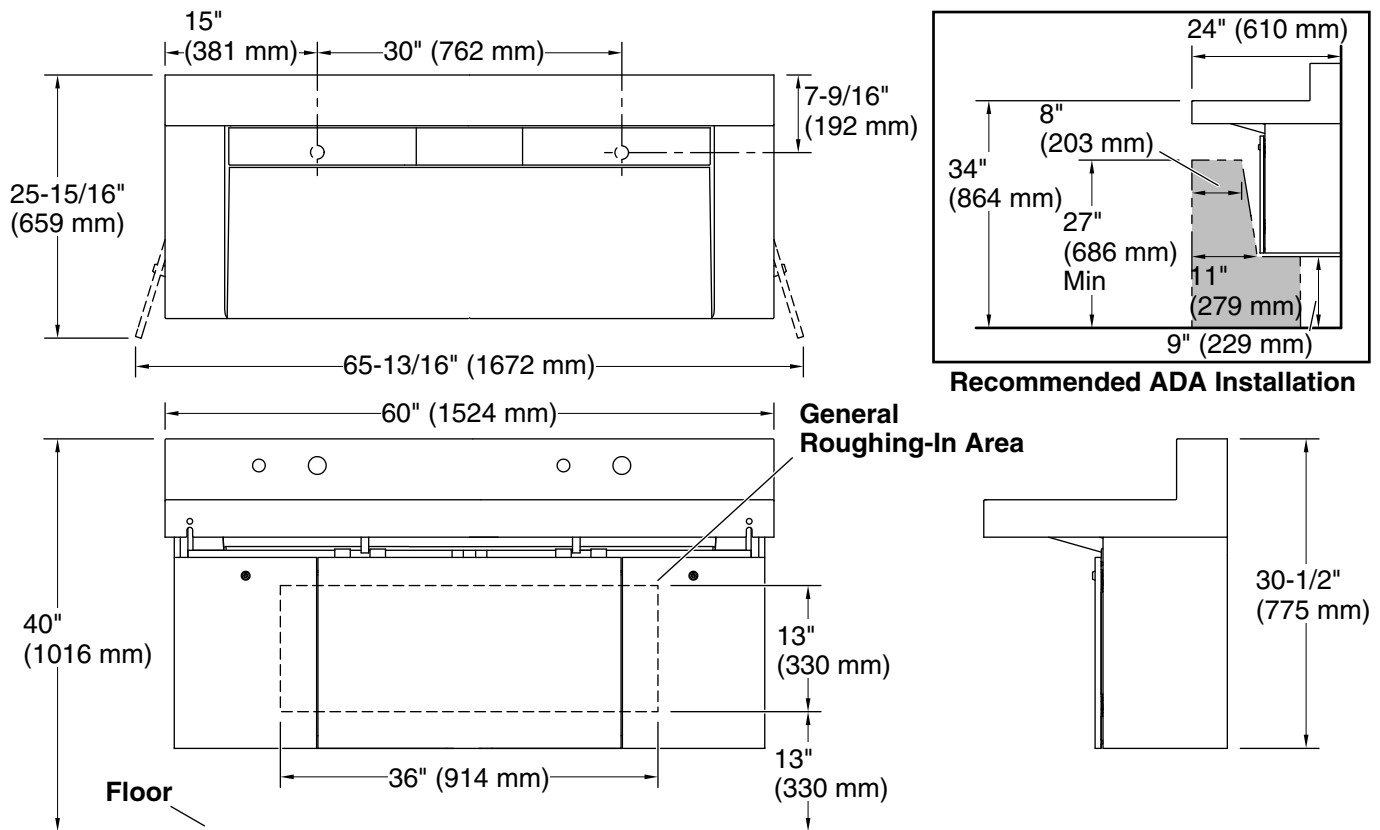

Constellation™

60" wall-mount trough lavatory system with
backsplash
K-81027-BSS

Features

- Lavatory system with backsplash offers contemporary styling for commercial applications
- Basin and trough slope design prevents water from splashing back on user
- Back ledge provides a dry space for storing cell phones and other devices
- Faucets and soap dispensers attach to lavatory backsplash, eliminating the need to drill through finished wall
- Predrilled mounting holes for faucets and soap dispensers
- Drain strainers help prevent debris from entering drains
- Lavatory system available in your choice of Silestone® quartz or Corian® Solid Surface in a host of color options
- Silestone® quartz provides exceptional durability and stain resistance, making it easy to maintain
- Corian® Solid Surface has a nonporous surface to help prevent bacteria and mold growth
- Vandal-resistant locking doors on stainless steel shroud conceal pipes and swing open to provide easy below-deck access for maintenance
- Requires select Composed® wall-mount faucet and soap dispenser bundles (sold separately)

3-7-2024 20:35 - US

THE BOLD LOOK
OF **KOHLER**®

Technical Information

All product dimensions are nominal.

Min. base cabinet width: 24" (610 mm)

Drain hole: 1-3/4" (44 mm)

Notes

Install this product according to the installation instructions.