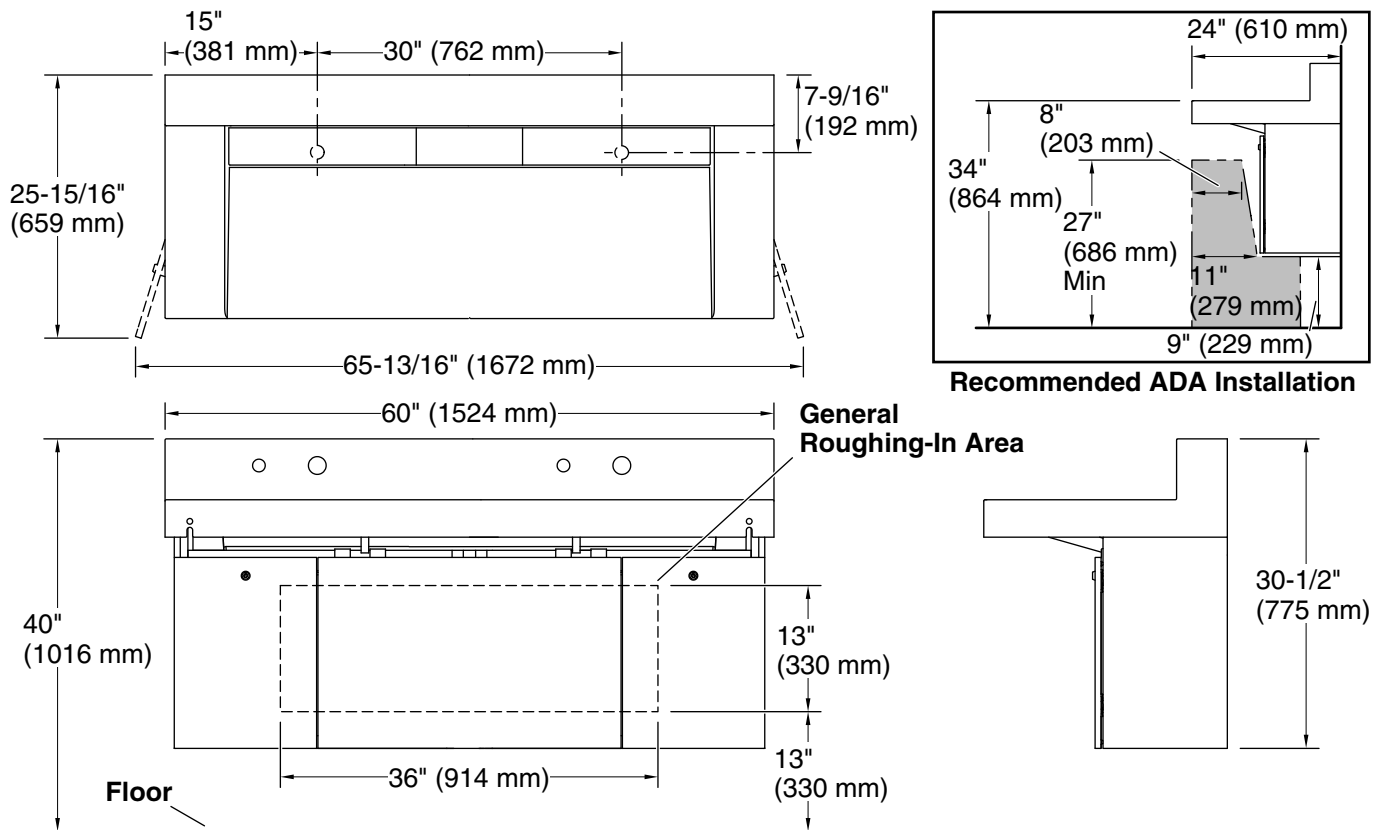

Constellation™

60" wall-mount trough lavatory system with
backsplash
K-81027-BPW

Features

- Lavatory system with backsplash offers contemporary styling for commercial applications
- Basin and trough slope design prevents water from splashing back on user
- Back ledge provides a dry space for storing cell phones and other devices
- Faucets and soap dispensers attach to lavatory backsplash, eliminating the need to drill through finished wall
- Predrilled mounting holes for faucets and soap dispensers
- Drain strainers help prevent debris from entering drains
- Lavatory system available in your choice of Silestone® quartz or Corian® Solid Surface in a host of color options
- Silestone® quartz provides exceptional durability and stain resistance, making it easy to maintain
- Corian® Solid Surface has a nonporous surface to help prevent bacteria and mold growth
- Vandal-resistant locking doors on stainless steel shroud conceal pipes and swing open to provide easy below-deck access for maintenance
- Requires select Composed® wall-mount faucet and soap dispenser bundles (sold separately)

3-7-2024 20:36 - US

THE BOLD LOOK
OF **KOHLER**®

Constellation™

60" wall-mount trough lavatory system with
backsplash
K-81027-BPW

Technical Information

All product dimensions are nominal.

Min. base cabinet width: 24" (610 mm)

Drain hole: 1-3/4" (44 mm)

Notes

Install this product according to the installation instructions.

Select the type of fastener based upon the wall material. 500 lb (227 kg) minimum load bearing fasteners are recommended.