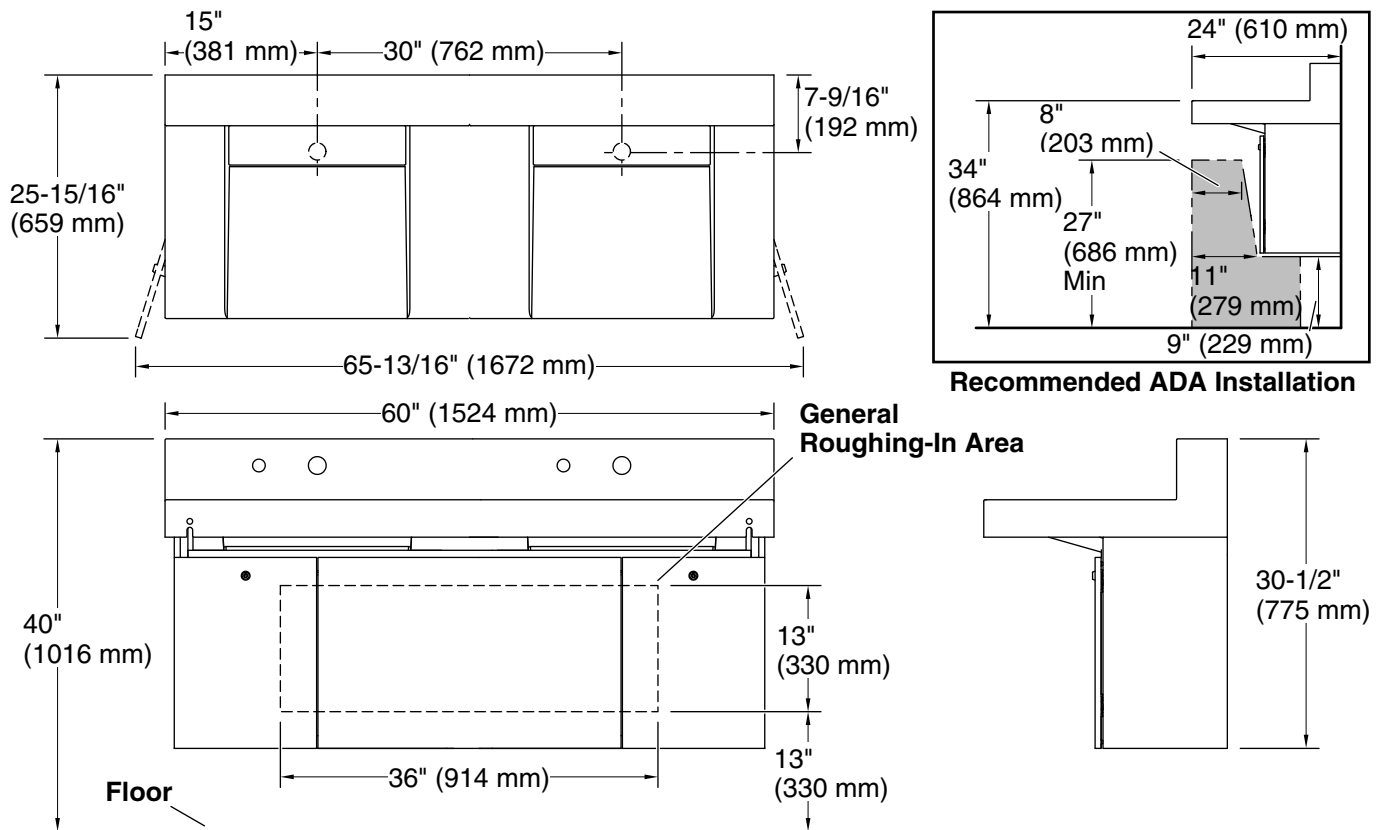

Constellation™

60" wall-mount basin lavatory system with backsplash
K-81025-BSS

Features

- Lavatory system with backsplash offers contemporary styling for commercial applications
- Basin and trough slope design prevents water from splashing back on user
- Back ledge provides a dry space for storing cell phones and other devices
- Faucets and soap dispensers attach to lavatory backsplash, eliminating the need to drill through finished wall
- Predrilled mounting holes for faucets and soap dispensers
- Drain strainers help prevent debris from entering drains
- Lavatory system available in your choice of Silestone® quartz or Corian® Solid Surface in a host of color options
- Silestone® quartz provides exceptional durability and stain resistance, making it easy to maintain
- Corian® Solid Surface has a nonporous surface to help prevent bacteria and mold growth
- Vandal-resistant locking doors on stainless steel shroud conceal pipes and swing open to provide easy below-deck access for maintenance
- Requires select Composed® wall-mount faucet and soap dispenser bundles (sold separately)

3-5-2024 19:48 - US

THE BOLD LOOK
OF **KOHLER**®

Technical Information

All product dimensions are nominal.

Min. base cabinet width: 24" (610 mm)

Drain hole: 1-3/4" (44 mm)

Notes

Install this product according to the installation instructions.