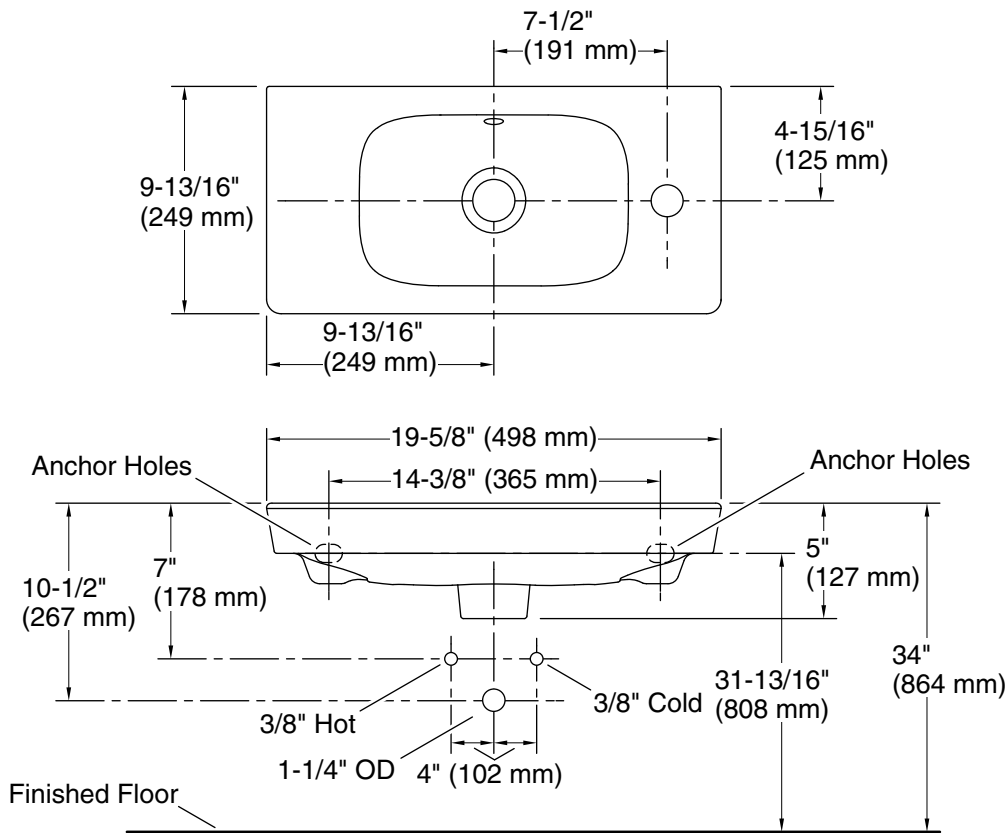

**Material**

- Vitreous china.

**Installation**

- Wall-mount.

**Recommended Products/Accessories**

- K-23726 Drain treatment
- K-23725 Cast iron cleaner

**Codes/Standards**

ASME A112.19.2/CSA B45.1

## Technical Information

All product dimensions are nominal.

Installation: Wall-mount

Number of deck holes: 1