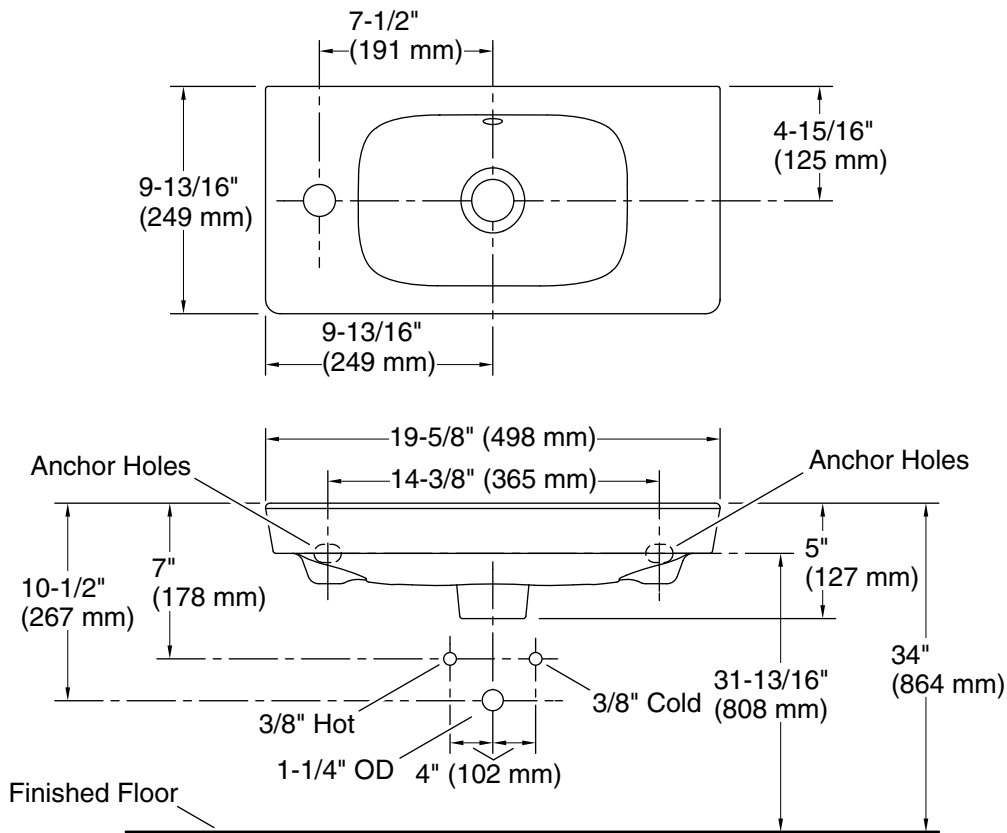

Technical Information

All product dimensions are nominal.

Installation: Wall-mount

Number of deck holes: 1

Notes

Install this product according to the installation instructions.