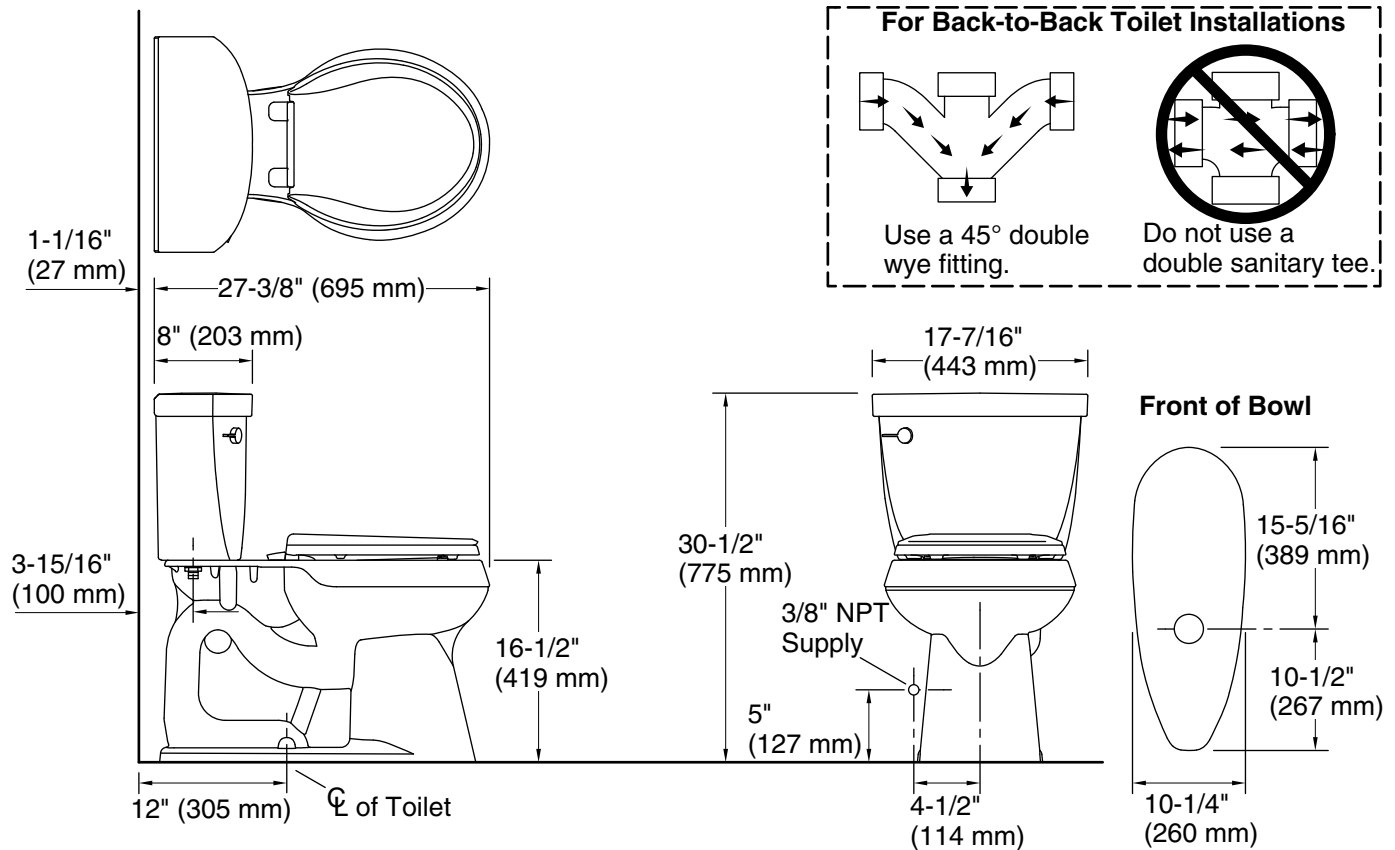

Cimarron® Comfort Height®

The Complete Solution® two-piece round-front toilet

K-78249

Features

- Two-piece toilet.
- Round-front bowl offers an ideal solution for smaller baths and powder rooms.
- Comfort Height® feature offers chair-height seating that makes sitting down and standing up easier for most adults.
- 1.28 gallons per flush (gpf).
- 2-1/8" (54 mm) fully-glazed trapway.
- Standard left-hand Polished Chrome trip lever included.
- Comes with Quiet-Close™ Grip-Tight seat.
- Complete Solution® toilets provide everything you need in one box, including bowl, tank, seat, wax ring, and floor hardware.
- Coordinates with other products in the Cimarron collection.

Installation

- Standard 12-inch rough-in.
- DryLock™ System saves installation time and helps prevent water leakage.
- Supply line not included.

Recommended Products/Accessories

- K-75758 Cachet® Nightlight Quiet-Close™ Round-Front Toilet Seat
- K-5589 Purefresh® Round-Front Toilet Seat
- K-5420 Low-Profile Bolt Caps
- K-23726 Drain treatment
- K-23734 Toilet bowl cleaner & disinfectant
- K-23724 Toilet cleaner & disinfectant

Technical Information

All product dimensions are nominal.

Toilet type:	Two-piece, Floor-mount
Bowl shape:	Round-front
Flush type:	AquaPiston®
Trap passageway:	2-1/8" (54 mm)
Water Consumption	
Full:	1.28 gpf (4.8 lpf)
Rough-in:	12" (305 mm)

Notes

Install this product according to the installation instructions.

For back-to-back toilet installations: Use only a 45° double wye fitting.

ADA, OBC, CSA B651 compliant when installed to the specific requirements of these regulations.