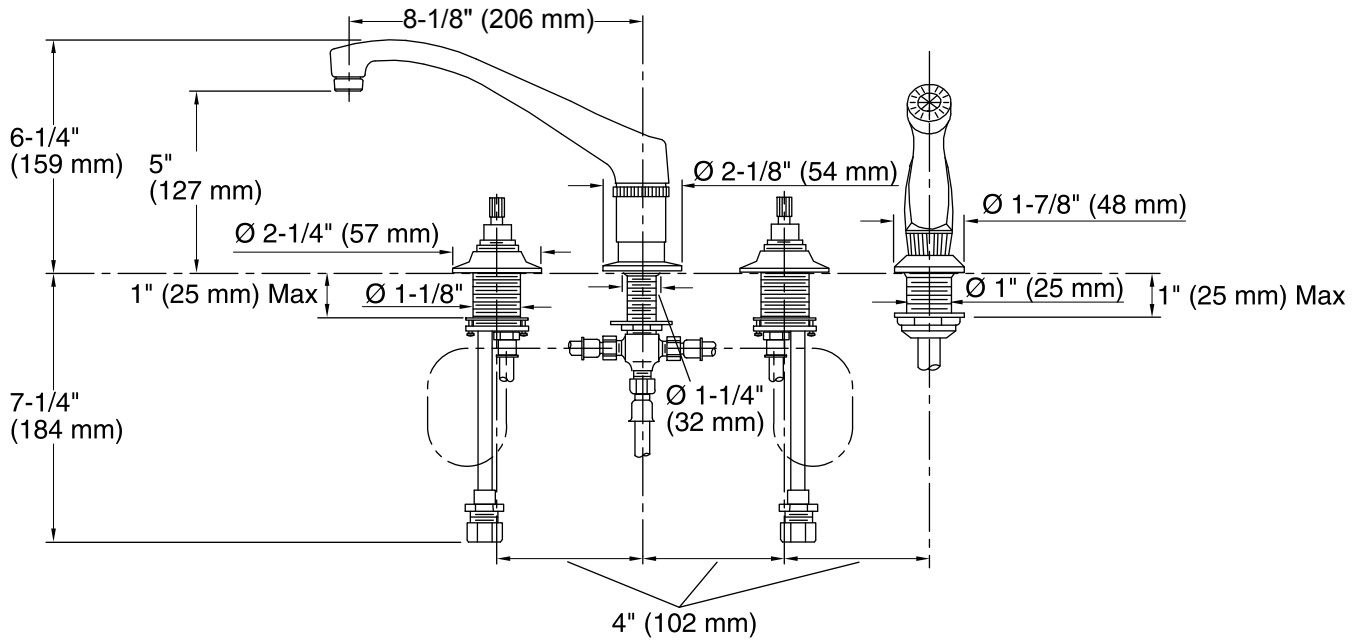

### Features

- Brass construction.
- Brass valve bodies.
- Quarter-turn washerless ceramic disc valves.
- Less drain.
- Lower flow aerator options are available (refer to the Kohler Price Book).
- Variety of handle style options.
- Handspray.
- For 8" (203 mm) centers.
- 8-1/8" (206 mm) swing spout.
- 2.0 gal/min (7.6 l/min) maximum flow rate [max at 60 psi (4.14 bar)].

### Technical Information

All product dimensions are nominal.

#### Spout:

Spout reach: 8-1/8" (206 mm)