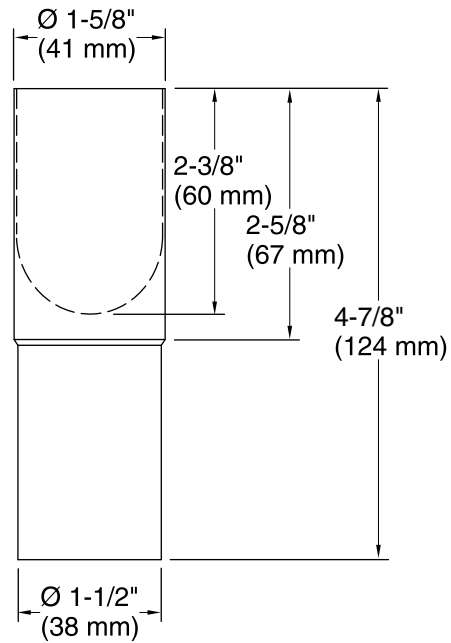

THE BOLD LOOK
OF **KOHLER**®

Technical Information

All product dimensions are nominal.

Material: Brass

Notes

Install this product according to the installation guide.