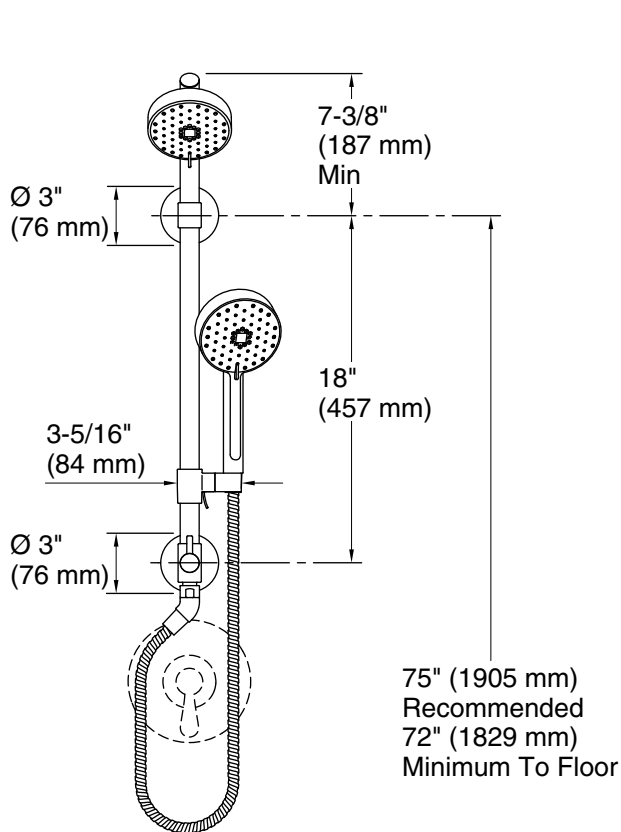

### Installation

- Wall-mount.
- For use in shower-only installations.
- Installs in less than 60 minutes without changes to in-wall plumbing (subject to condition of existing installation).
- May require additional service parts based on installation type (see installation guide or specification sheet for details).
- Includes an adapter that will fit with most installations but may require K-1194630, K-1187917, or K-1194302. Refer to the specification sheet for more information.

### Included Components

Product consists of:

- K-72415 Multifunction Handshower
- K-45982 60" ribbon hose
- K-45906 shower column
- K-72419 Multifunction Showerhead

ADA OBC

### Technical Information

All product dimensions are nominal.

#### Handshower:

Rated maximum flow: 2 gal/min (7.6 l/min)

Pressure: 45 psi (3.1 bar)