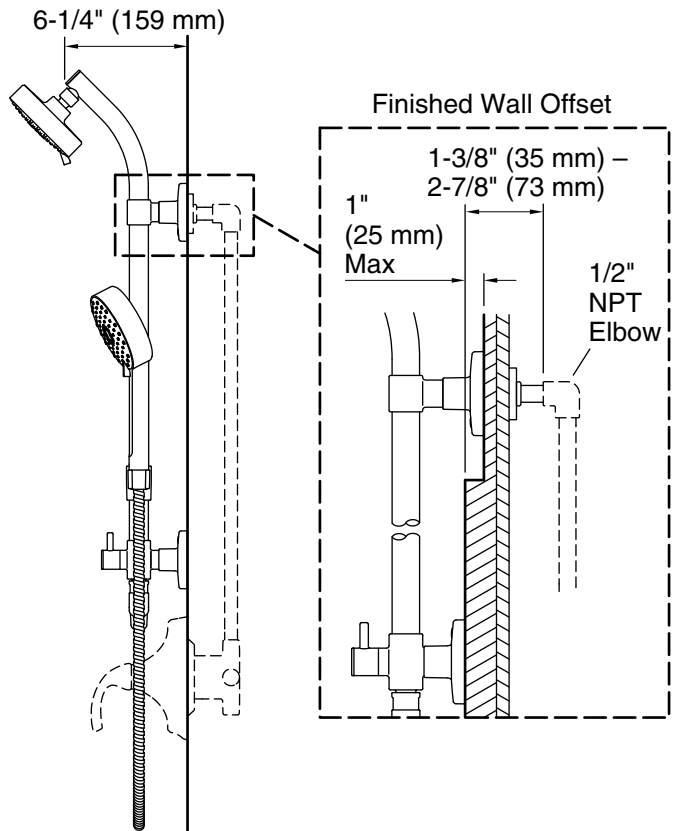

### Installation

- Wall-mount.
- For use in shower-only installations.
- Installs in less than 60 minutes without changes to in-wall plumbing (subject to condition of existing installation).
- May require additional service parts based on installation type (see installation guide or specification sheet for details).
- Includes an adapter that will fit with most installations but may require K-1194630, K-1187917, or K-1194302. Refer to the specification sheet for more information.

### Included Components

Product consists of:

- K-72415 Multifunction Handshower
- K-45982 60" ribbon hose
- K-45906 shower column
- K-72419 Multifunction Showerhead

ADA OBC

### Technical Information

All product dimensions are nominal.