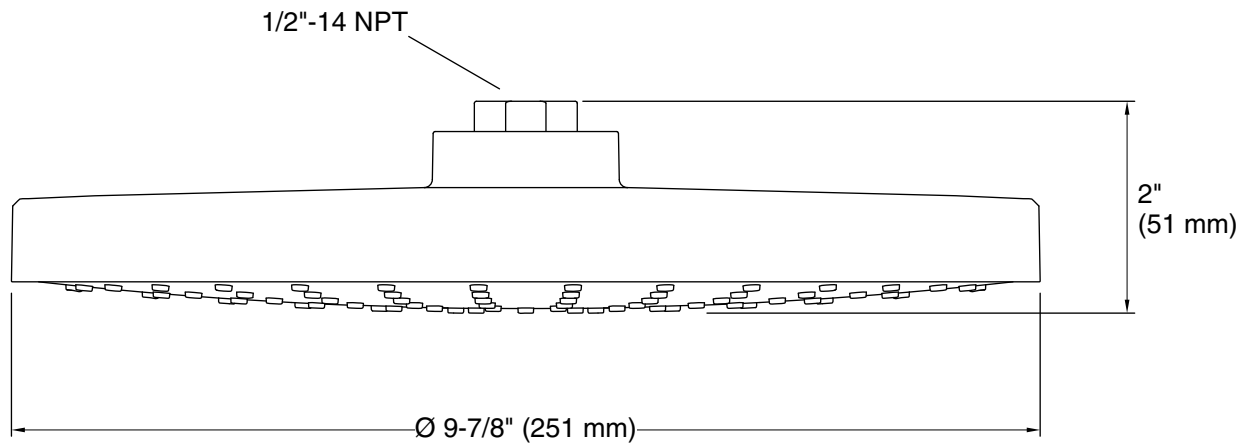

Features

- Spray performance delivers a drenching "rain" experience.
- Angled nozzles provide a full-coverage spray.
- Adjustable swivel ball joint allows for precise spray adjustment.
- MasterClean™ sprayface features an easy-to-clean surface that withstands mineral buildup.
- Complements the Awaken® line.
- 2.0 gpm (7.6 l/min) maximum flow rate.
- 1/2" NPT connection.

Color	Code	Description
	CP	Polished Chrome
	BN	Vibrant® Brushed Nickel
	2BZ	Oil-Rubbed Bronze
	BL	Matte Black

Technical Information

All product dimensions are nominal.

Faucet:

Flow rate: 2 gal/min (7.6 l/min)