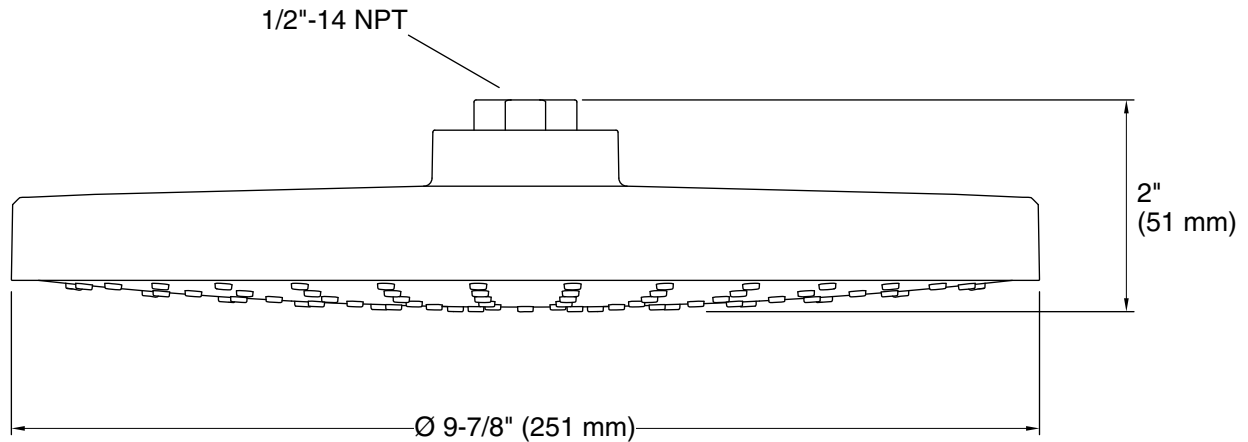

Features

- Spray performance delivers a drenching "rain" experience.
- Angled nozzles provide a full-coverage spray.
- Adjustable swivel ball joint allows for precise spray adjustment.
- MasterClean™ sprayface resists hard water buildup and is easy to clean.
- Complements the Awaken® line.
- 2.0 gpm (7.6 l/min) maximum flow rate.

Material

- KOHLER finishes resist corrosion and tarnishing.

Installation

- Installs as a ceiling or wall mount application.
- 1/2" NPT connection.
- Shower arm and flange sold separately.

Codes/Standards

ASME A112.18.1/CSA B125.1
DOE - Energy Policy Act 1992
EPA WaterSense®

Technical Information

All product dimensions are nominal.

Showerhead/Body Spray:

Rated maximum flow: 2 gal/min (7.6 l/min)

Pressure: 45 psi (3.1 bar)

Notes

Install this product according to the installation instructions.