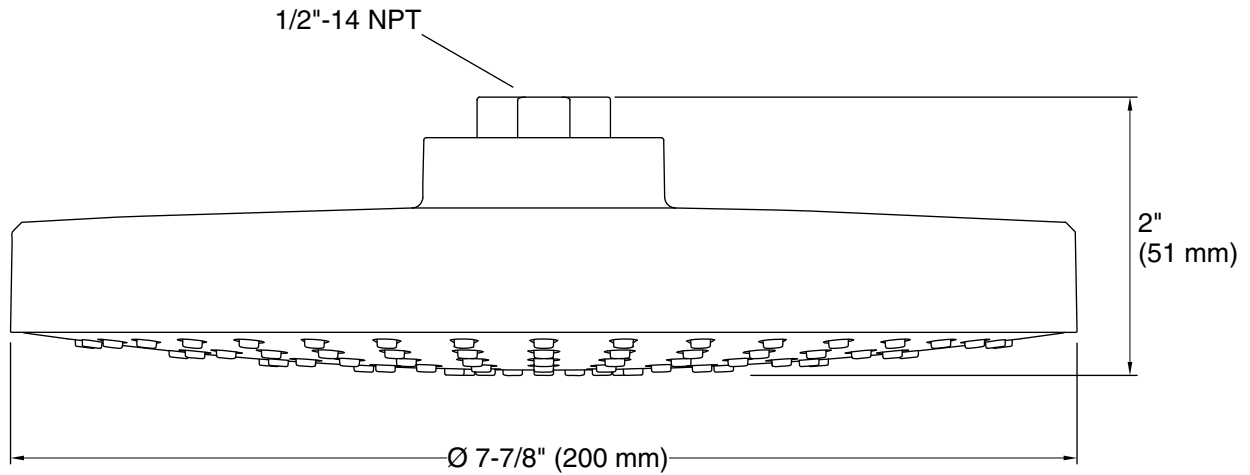

Color	Code	Description
	CP	Polished Chrome
	BN	Vibrant® Brushed Nickel
	2BZ	Oil-Rubbed Bronze
	BL	Matte Black

Technical Information

All product dimensions are nominal.

Faucet:

Flow rate: 2 gal/min (7.6 l/min)