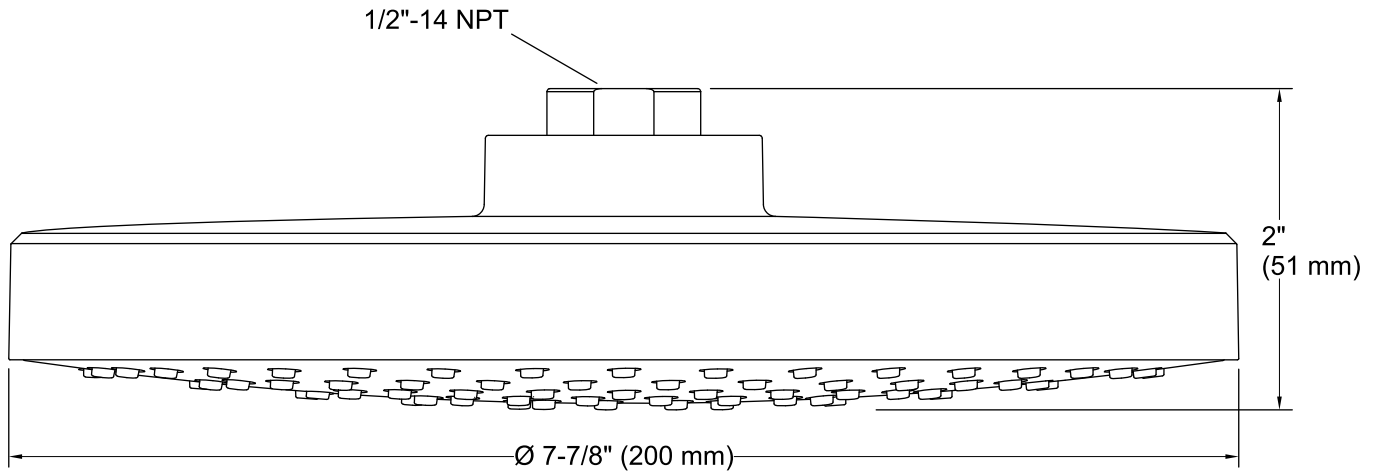

Features

- Spray performance delivers a "drenching" rain experience.
- Angled nozzles provide a full coverage spray.
- Adjustable swivel ball joint allows for precise spray adjustment.
- MasterClean™ sprayface resists hard water buildup and is easy to clean.
- Complements the Awaken® line.
- 1.75 gpm (7.6 lpm) flow rate.

Material

- KOHLER finishes resist corrosion and tarnishing.

Installation

- Installs as a ceiling or wall mount application.
- 1/2" NPT connection.
- Shower arm and flange sold separately.

Codes/Standards

ASME A112.18.1/CSA B125.1
DOE - Energy Policy Act 1992
EPA WaterSense®
California Energy Commission (CEC)

Technical Information

All product dimensions are nominal.

Showerhead/Body Spray:

Rated maximum flow: 2 gal/min (7.6 l/min)

Pressure: 45 psi (3.1 bar)

Notes

Install this product according to the installation instructions.