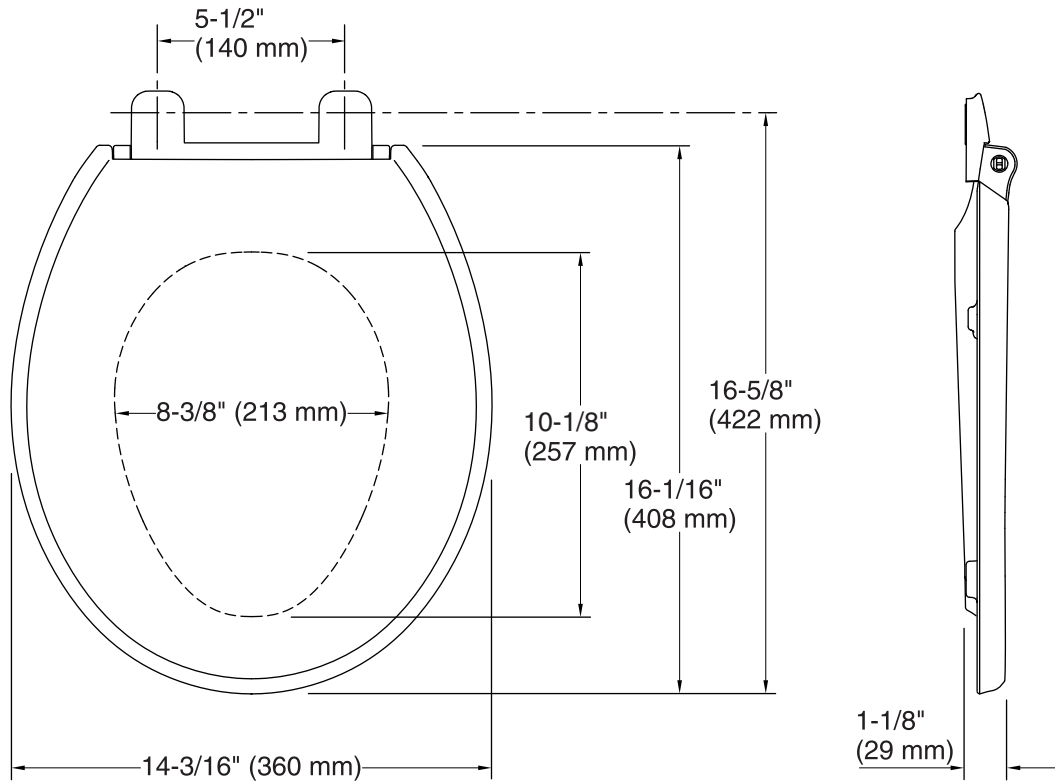

Reveal® Nightlight Quiet-Close™

Round-Front Toilet Seat

K-75793

Features

- Choose between two brightness levels: a soft glow or a brighter illumination.
- Dual LED lighting offers guiding light when lid is down and task light when lid is lifted.
- Illumination cycle with automatic 7-hour nightlight.
- Battery-operated - no electrical cords required.
- Up to 6 months of battery life (uses 4 AA batteries, not included).
- Quiet-Close™ lid closes slowly and quietly without slamming.
- Grip-Tight bumpers hold seat firmly in place.
- Quick-Release™ hinges allow seat to be unlatched from toilet for easy removal and convenient cleaning; no tools required.
- Quick-Attach® hardware for fast and secure installation.
- Color-matched plastic hinges.

Round-Front Toilet Seat

K-75793

Technical Information

All product dimensions are nominal.

Seat shape type: Round-front

Seat front type: Closed-front

Notes

Install this product according to the installation guide.