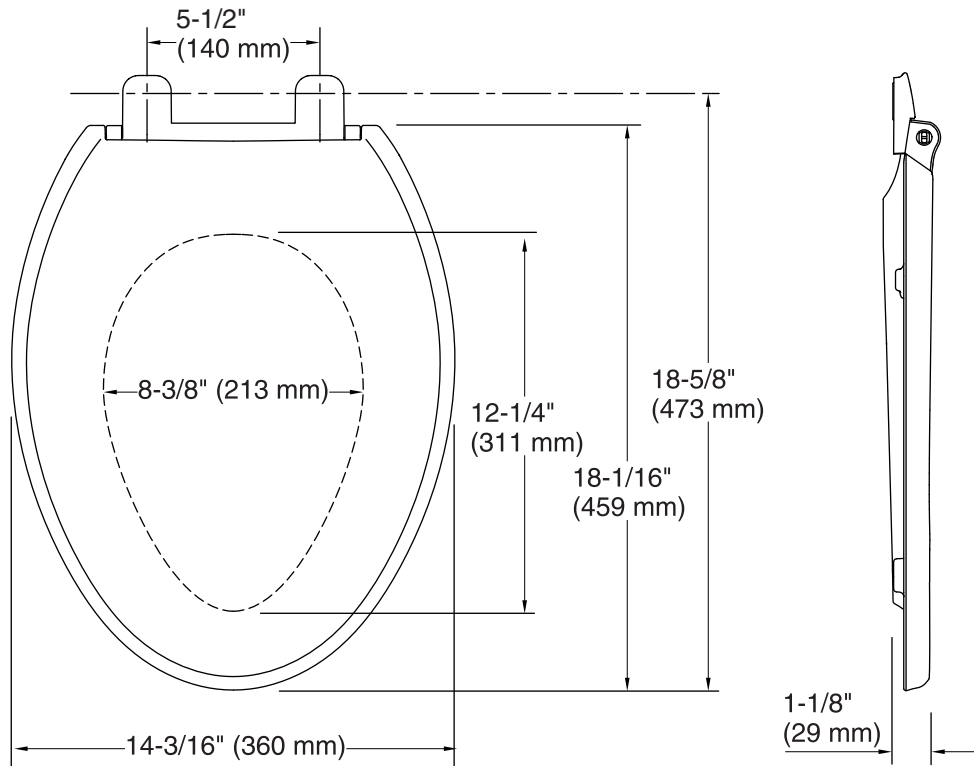

Color	Code	Description
	0	White
	96	Biscuit
	47	Almond
	95	Ice™ Grey
	G9	Sandbar
	33	Mexican Sand™
	K4	Cashmere
	7	Black Black™

Technical Information

All product dimensions are nominal.

Seat shape type: Elongated