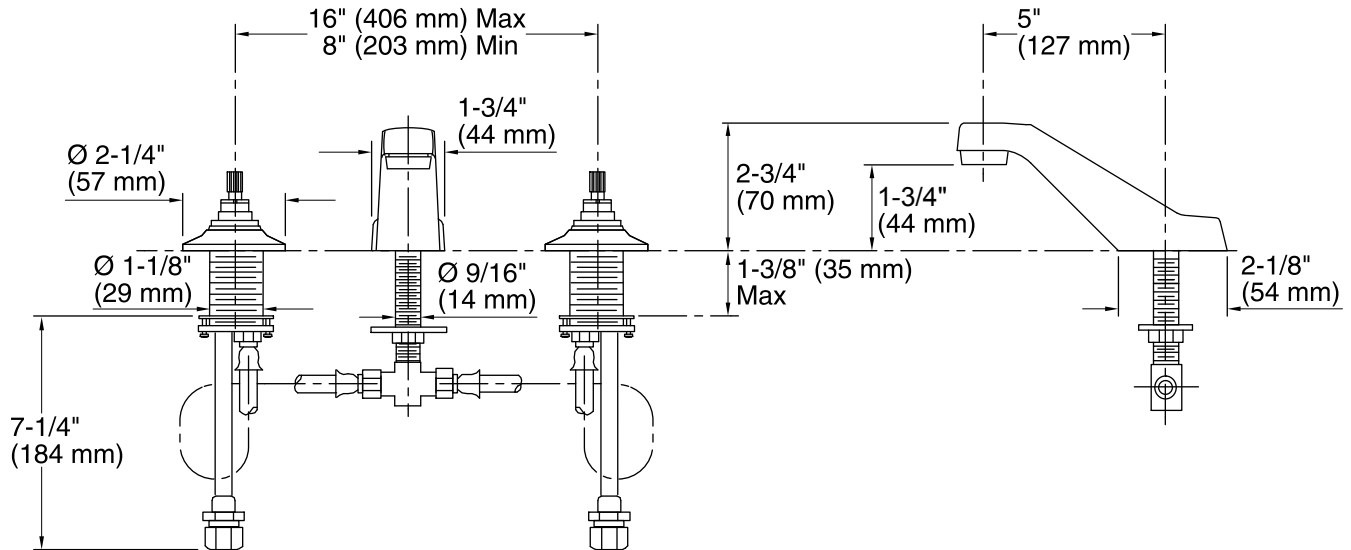

Features

- Brass construction.
- Brass valve bodies.
- Quarter-turn washerless ceramic disc valves.
- Less drain and lift rod.
- Standard aerator.
- Variety of handle style options.
- Less handles.
- 2.0 gal/min (7.6 l/min) maximum flow rate [max at 60 psi (4.14 bar)].

	CP	Polished Chrome
--	----	-----------------

Technical Information

All product dimensions are nominal.

Faucet:

Flow rate: 2 gal/min (7.6 l/min)

Pressure: 60 psi (4.1 bar)

Spout:

Spout reach: 5" (127 mm)