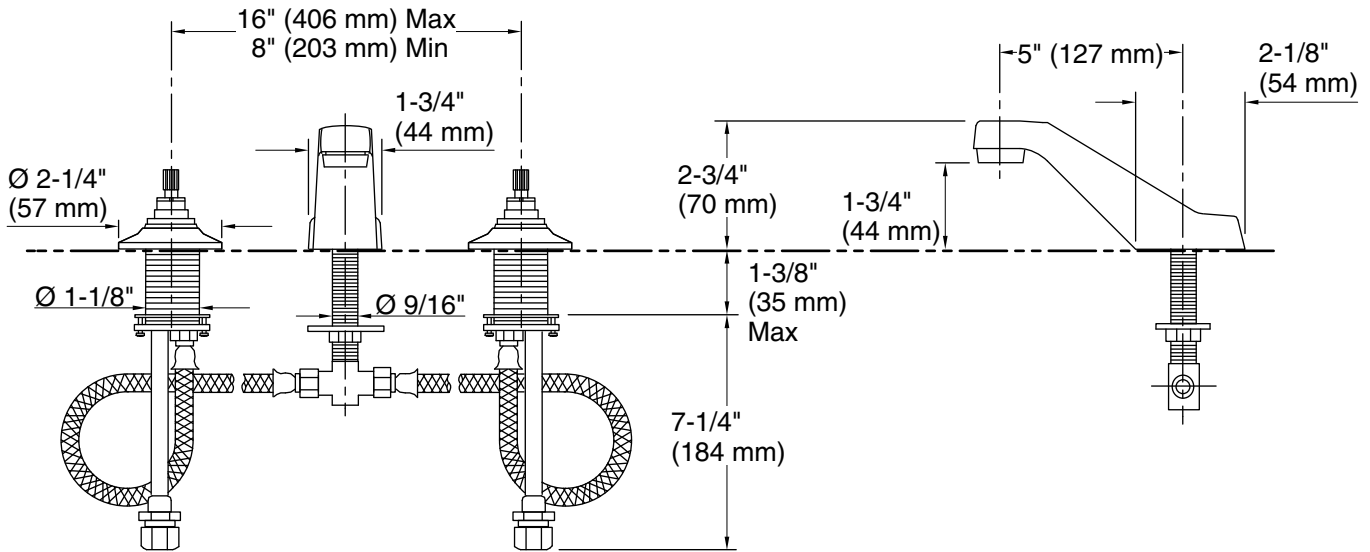

Features

- Quarter-turn washerless ceramic disc valves.
- Less drain and lift rod.
- Vandal-resistant Water-Guard® aerator.
- Variety of handle style options.
- 5" (127 mm) spout reach.
- 0.5 gpm (1.9 lpm) maximum flow rate at 60 psi (4.14 bar).

Technical Information

All product dimensions are nominal.

Faucet:

Flow rate: 0.5 gal/min (1.9 l/min)

Pressure: 60 psi (4.1 bar)

Spout:

Spout reach: 5" (127 mm)

Notes