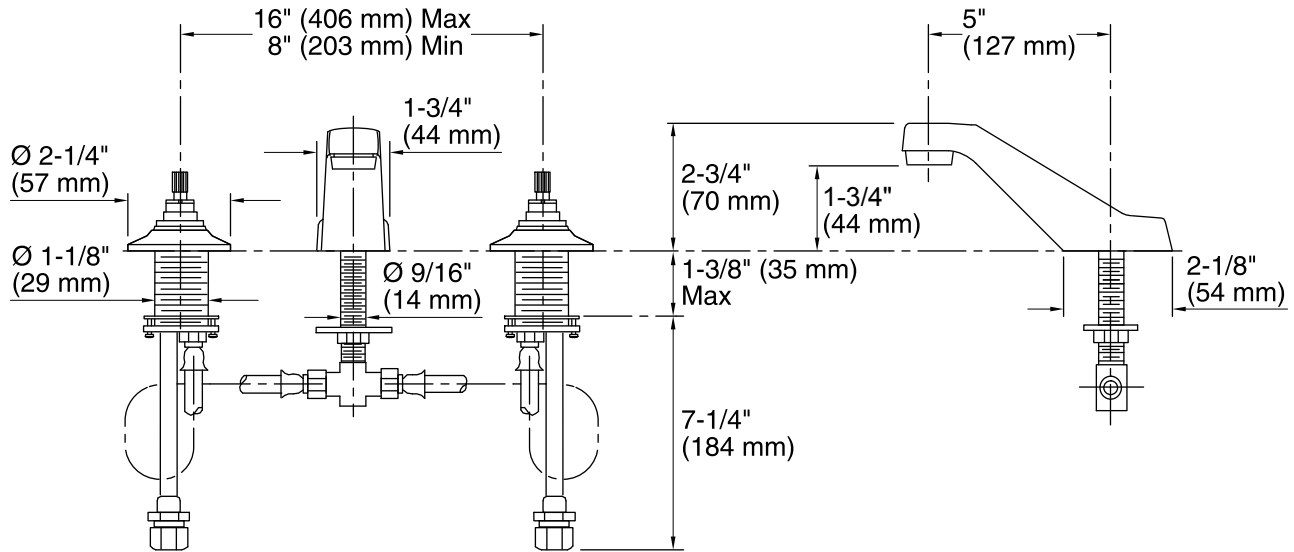

Features

- Brass construction.
- Brass valve bodies.
- Quarter-turn washerless ceramic disc valves.
- Less drain and lift rod.
- Vandal-resistant Water-Guard® aerator.
- Variety of handle style options.
- 5" (127 mm) spout reach.
- 2.0 gal/min (7.6 l/min) maximum flow rate [max at 60 psi (4.14 bar)].

| | | |
|--|----|-----------------|
|  | CP | Polished Chrome |
|--|----|-----------------|

Technical Information

All product dimensions are nominal.

Faucet:

Flow rate: 2 gal/min (7.6 l/min)

Pressure: 60 psi (4.1 bar)

Spout:

Spout reach: 5" (127 mm)

Notes

Install this product according to the installation guide.