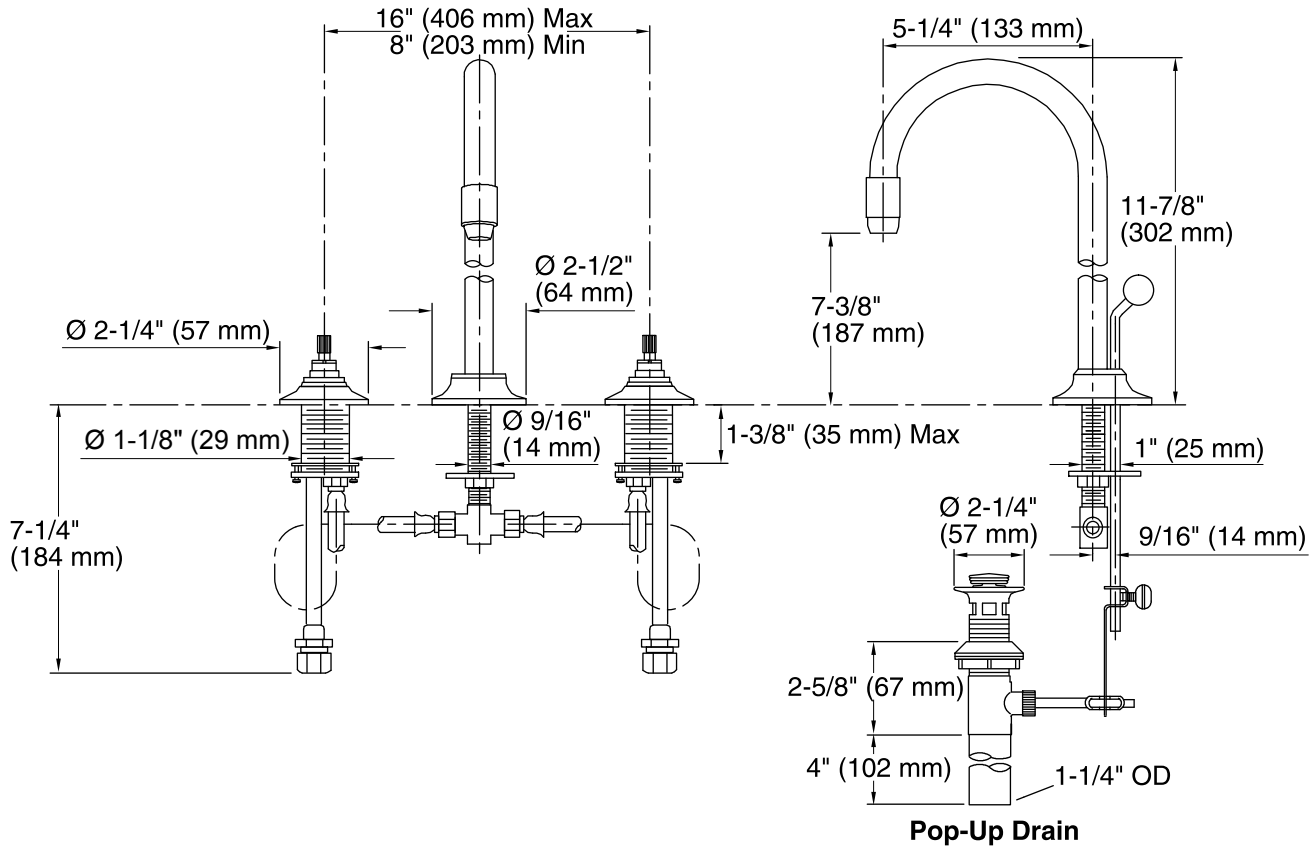

Features

- Brass valve bodies.
- Brass construction.
- Quarter-turn washerless ceramic disc valves.
- Pop-up drain with lift rod and tailpiece.
- Standard aerator.
- Variety of handle style options.
- 5-1/4" (133 mm) gooseneck spout.
- Lower flow aerator options are available. (Please refer to the Kohler Price Book).
- 8" (203 mm) to 16" (406 mm) centers.
- 2.2 gal/min (8.3 l/min) maximum flow rate [max at 60 psi (4.14 bar)].

	CP	Polished Chrome
--	----	-----------------

Technical Information

All product dimensions are nominal.

Faucet:

Flow rate: 2.2 gal/min (8.3 l/min)

Pressure: 60 psi (4.1 bar)

Drain included: Yes

Drain tailpiece included: Yes

Spout:

Spout reach: 5-1/4" (133 mm)

Notes

Install this product according to the installation guide.