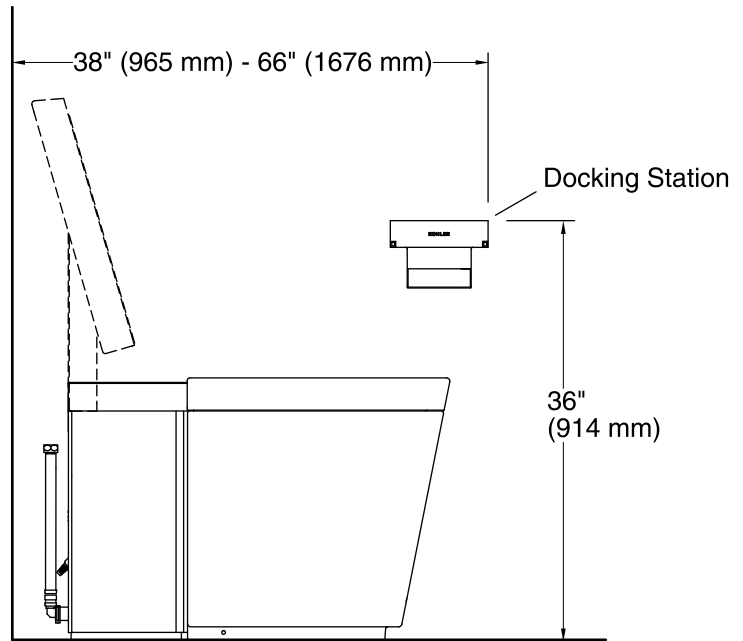

Remote Control

Docking Station

Docking Station Recommended Location

Technical Information

All product dimensions are nominal.

Material: Plastic

Notes

Install this product according to the installation guide.