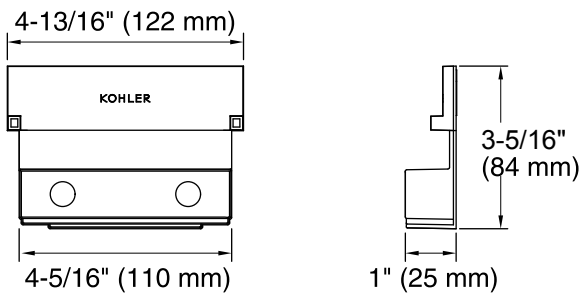

Remote Control

Docking Station

Docking Station Recommended Location

Technical Information

All product dimensions are nominal.

Material: Plastic

Notes

Install this product according to the installation guide.