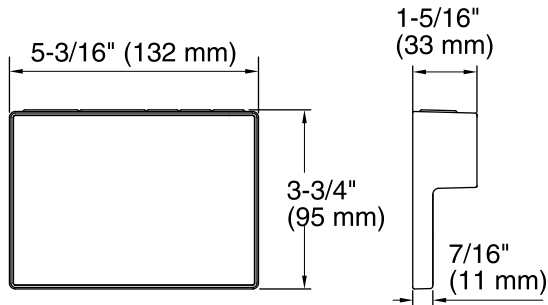

Remote Control

Docking Station

Docking Station Recommended Location

Technical Information

All product dimensions are nominal.

Material: Plastic

Notes

Install this product according to the installation guide.