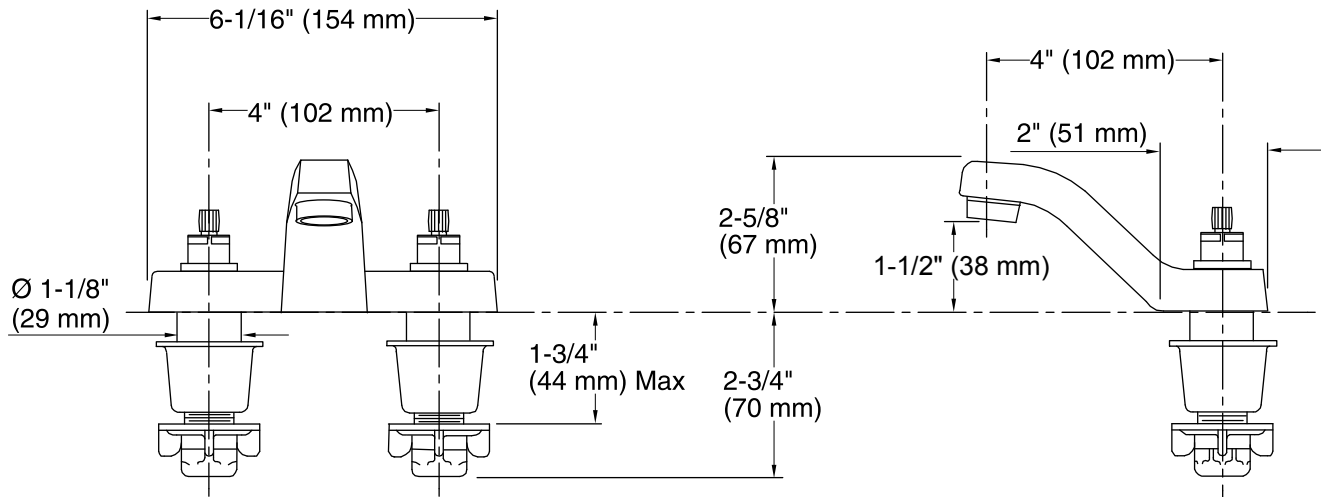

### Features

- Brass construction.
- Brass valve bodies.
- Quarter-turn washerless ceramic disc valves.
- 4" (102 mm) spout reach.
- For 4" (102 mm) centers.
- Standard aerator.
- Variety of handle style options.
- 1.5 gal/min (5.7 l/min) maximum flow rate [max at 60 psi (4.14 bar)].
- Less drain.

### Technical Information

All product dimensions are nominal.

#### Spout:

Spout reach: 4" (102 mm)