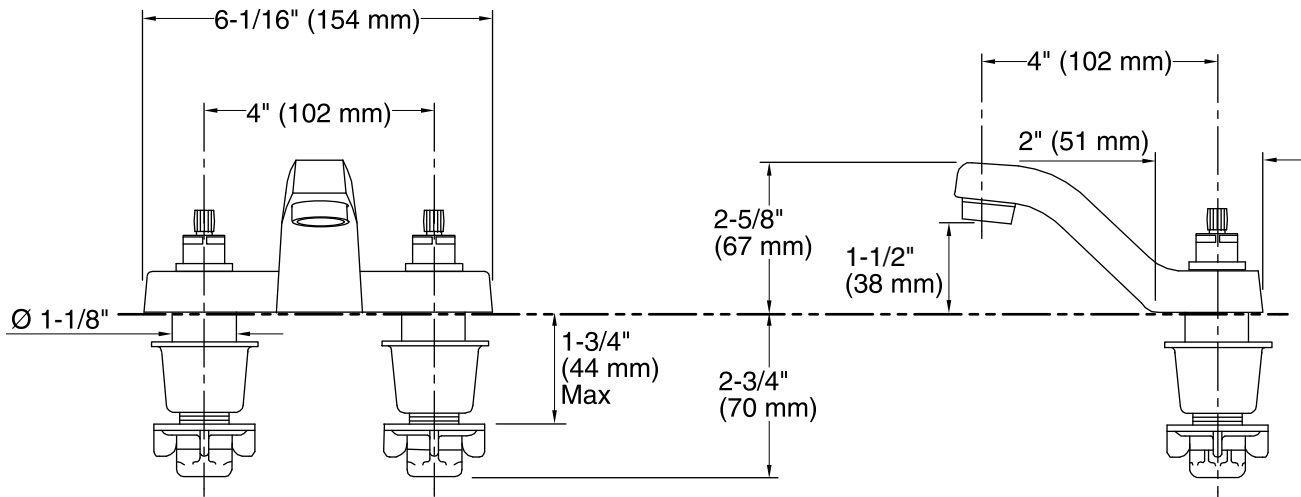

Features

- Brass construction.
- Brass valve bodies.
- Quarter-turn washerless ceramic disc valves.
- 4" (102 mm) spout reach.
- For 4" (102 mm) centers.
- Vandal-resistant aerator.
- Variety of handle style options.
- 0.5 gal/min (1.9 l/min) maximum flow rate [max at 60 psi (4.14 bar)].
- Less drain.

Color	Code	Description
-------	------	-------------

	CP	Polished Chrome
--	----	-----------------

Technical Information

All product dimensions are nominal.

Faucet:

Flow rate: 0.5 gal/min (1.9 l/min)

Pressure: 60 psi (4.1 bar)

Spout:

Spout reach: 4" (102 mm)

Notes

Install this product according to the installation guide.