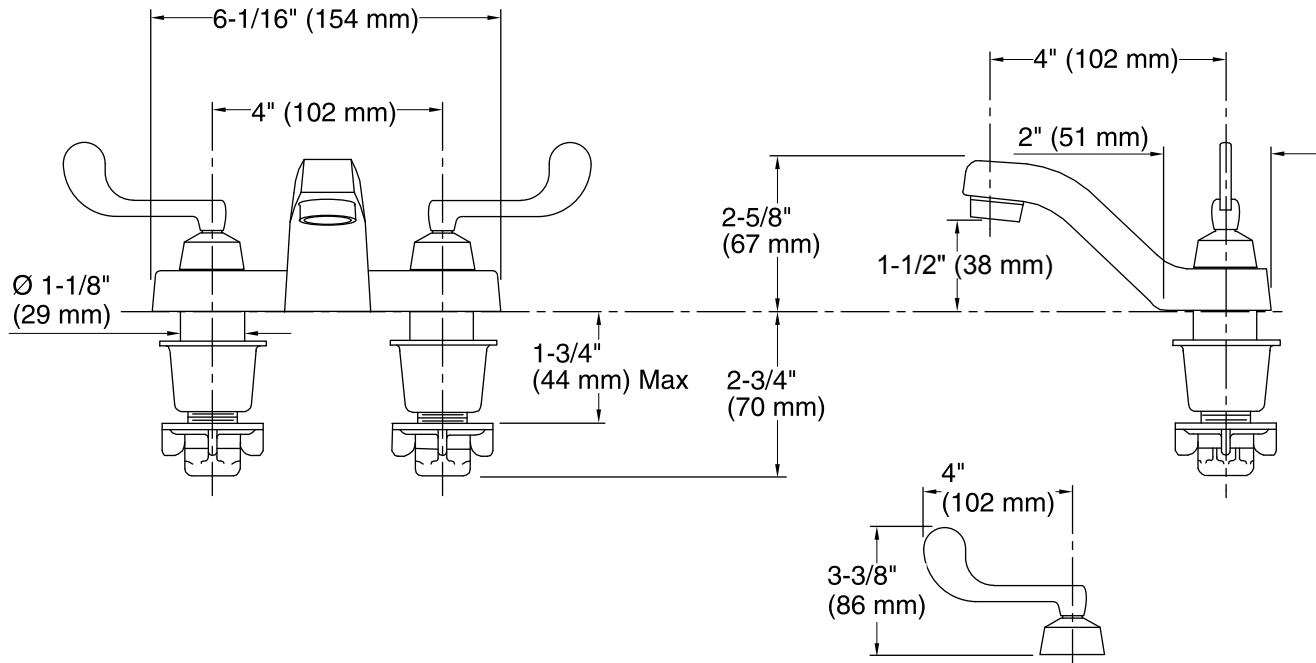

Technical Information

All product dimensions are nominal.

Faucet:

Flow rate: 1.5 gal/min (5.7 l/min)

Pressure: 60 psi (4.1 bar)

Spout:

Spout reach: 4" (102 mm)

Notes

Install this product according to the installation guide.

ADA, OBC, CSA B651 compliant when installed to the specific requirements of these regulations.