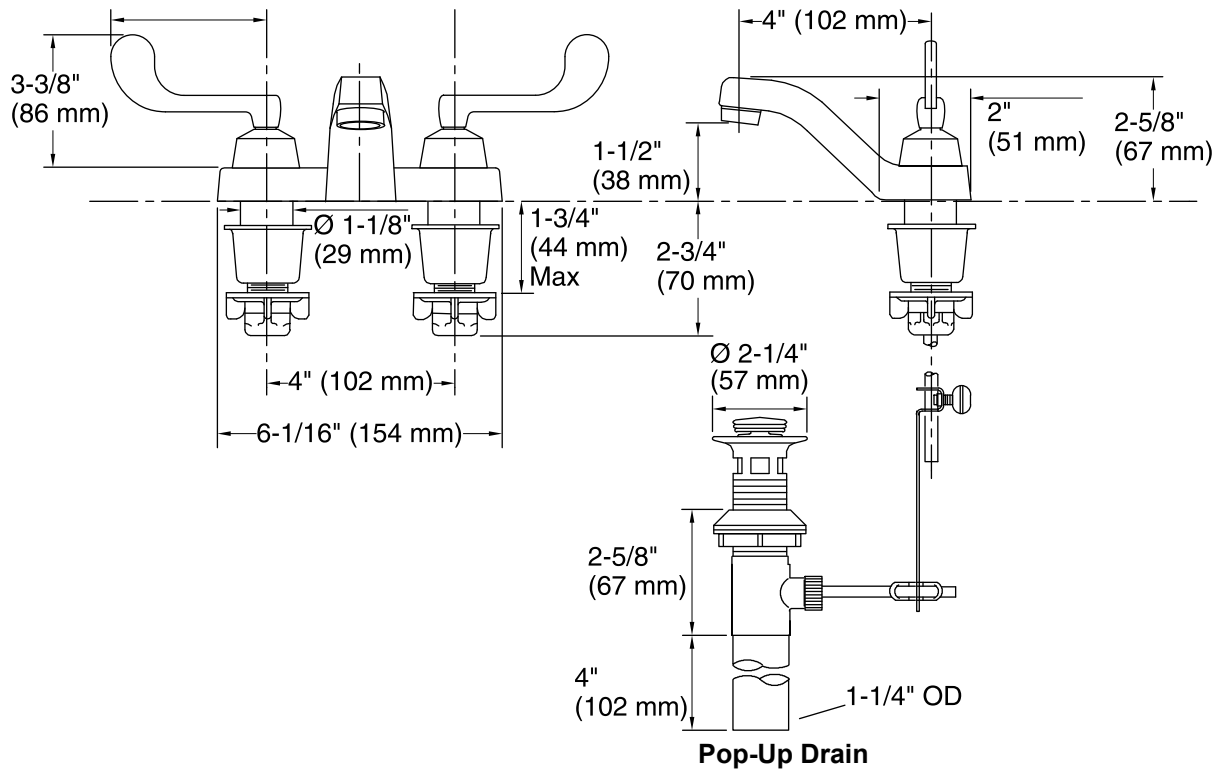

Features

- Quarter-turn washerless ceramic disc valves.
- 4" (102 mm) spout reach.
- Pop-up drain with lift rod and tailpiece.
- Standard aerator.
- Wristblade lever handles.
- 1.5 gal/min (5.7 l/min) maximum flow rate [max at 60 psi (4.14 bar)].

Material

- Brass construction.

Installation

- For 4" (102 mm) centers.

Optional Products/Accessories

1160595 .35 gpm Aerator, Medium

ADA

CSA B651

Color Code Description

■ CP Polished Chrome

Technical Information

All product dimensions are nominal.

Faucet:

Flow rate: 1.5 gal/min (5.7 l/min)

Pressure: 60 psi (4.1 bar)

Drain included: Yes

Drain tailpiece included: Yes

Spout:

Spout reach: 4" (102 mm)

Notes

Install this product according to the installation guide.

ADA, OBC, CSA B651 compliant when installed to the specific requirements of these regulations.