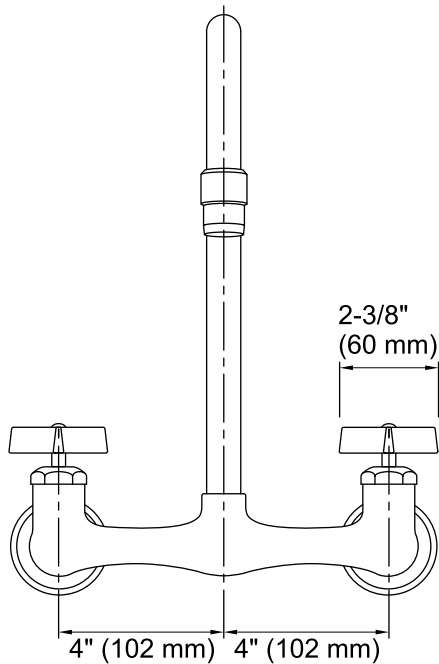

## Features

- Brass construction.
- Brass valve bodies.
- Valvet® valves.
- Adjustable flanges.
- For 8" (203 mm) centers.
- Stationary gooseneck spout.
- Cross handles.
- 5-3/16" (132 mm) spout reach.
- 1/2" NPT inside threaded inlets.
- Lower flow aerator options available (refer to the Kohler Price Book).
- 2.2 gal/min (8.3 l/min) maximum flow rate [max at 60 psi (4.14 bar)].

### Technical Information

All product dimensions are nominal.

#### Spout:

Spout reach: 5-3/16" (132 mm)