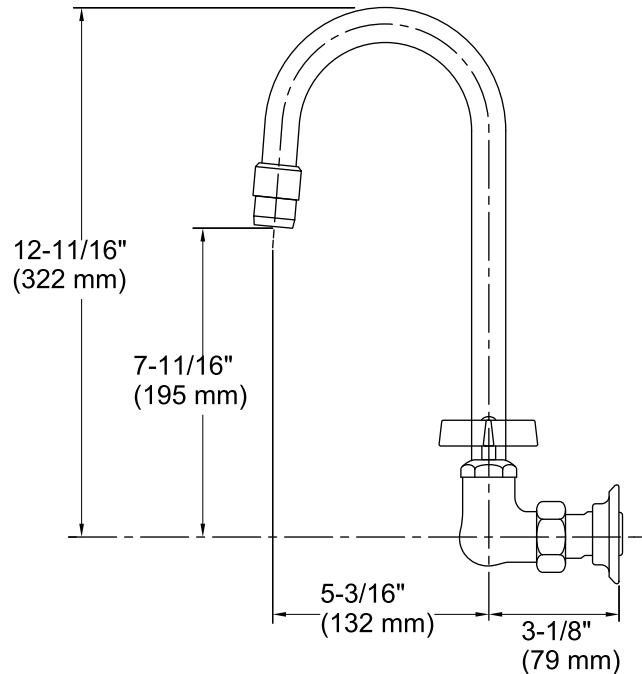

## Features

- Brass construction.
- Brass valve bodies.
- Valvet® valves.
- Adjustable flanges.
- For 8" (203 mm) centers.
- Stationary gooseneck spout.
- Cross handles.
- 5-3/16" (132 mm) spout reach.
- 1/2" NPT inside threaded inlets.
- Lower flow aerator options available (refer to the Kohler Price Book).
- 2.2 gal/min (8.3 l/min) maximum flow rate [max at 60 psi (4.14 bar)].

### Technical Information

All product dimensions are nominal.

#### Spout:

Spout reach: 5-3/16" (132 mm)