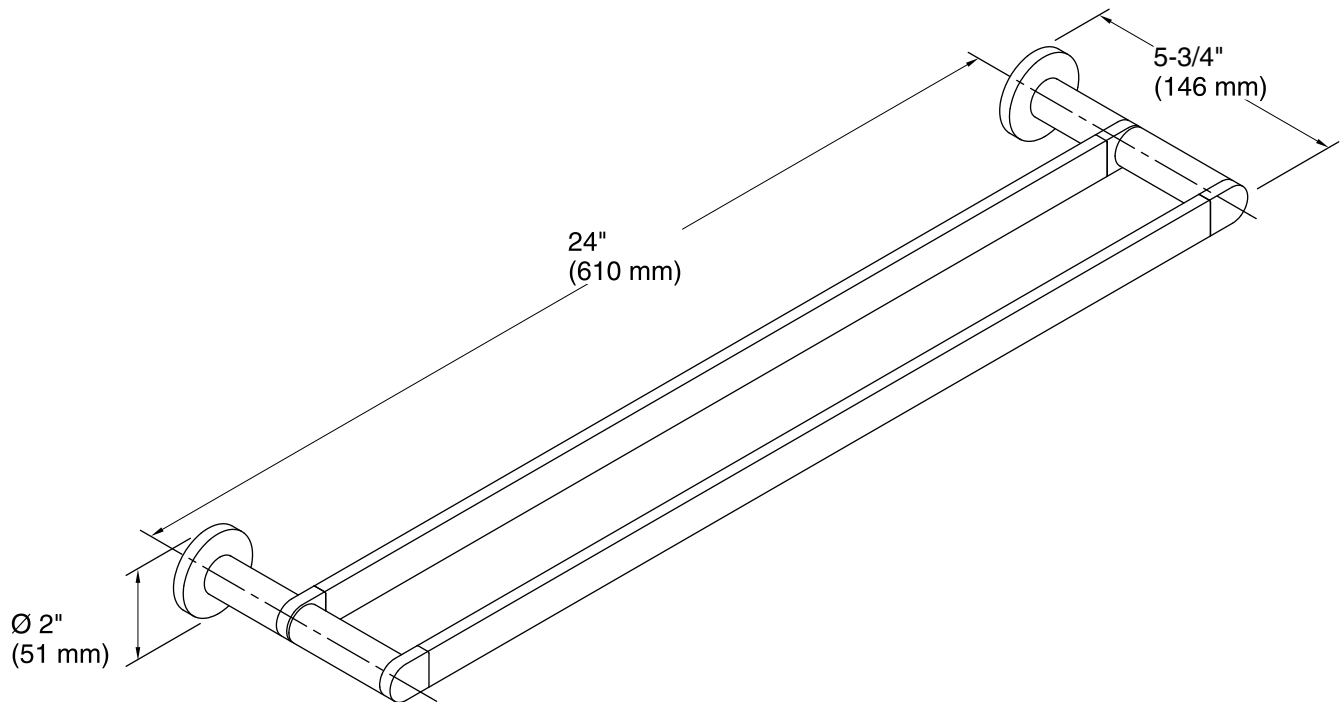

Composed®
24" Double Towel Bar
K-73144

Features

- Double bar provides additional storage in bathroom space.
- Premium metal construction for durability.
- KOHLER finishes resist corrosion and tarnish.
- Coordinates with faucets and accessories in the Composed collection.

Color	Code	Description
	CP	Polished Chrome
	TT	Titanium

Technical Information

All product dimensions are nominal.

Material: Zinc, Brass

Notes

Install this product according to the installation guide.