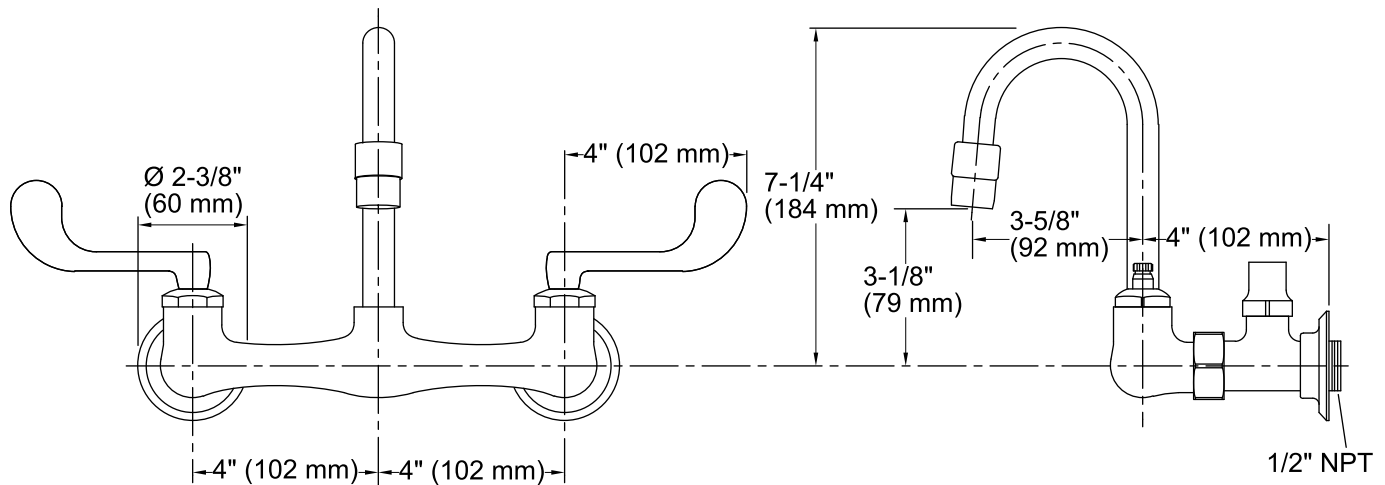

Features

- Brass construction.
- Brass valve bodies.
- Valvet® valves.
- Wristblade lever handles.
- For 8" (203 mm) centers.
- Adjustable flanges.
- Loose key stops.
- 1/2" NPT inside threaded inlets.
- 3-5/8" (92 mm) low gooseneck spout reach.
- Stationary spout.
- 7-5/8" (194 mm) wall-to-spout outlet.
- Less drain.
- 2.5 gal/min (9.5 l/min) maximum flow rate [max at 60 psi (4.14 bar)].

Available Colors/Finishes

Color tiles intended for reference only.

Color Code Description

■ CP Polished Chrome

Technical Information

All product dimensions are nominal.

Faucet:

Flow rate: 2.5 gal/min (9.5 l/min)

Pressure: 60 psi (4.1 bar)

Spout:

Spout reach: 3-5/8" (92 mm)

Notes

Install this product according to the installation guide.

ADA, OBC, CSA B651 compliant when installed to the specific requirements of these regulations.