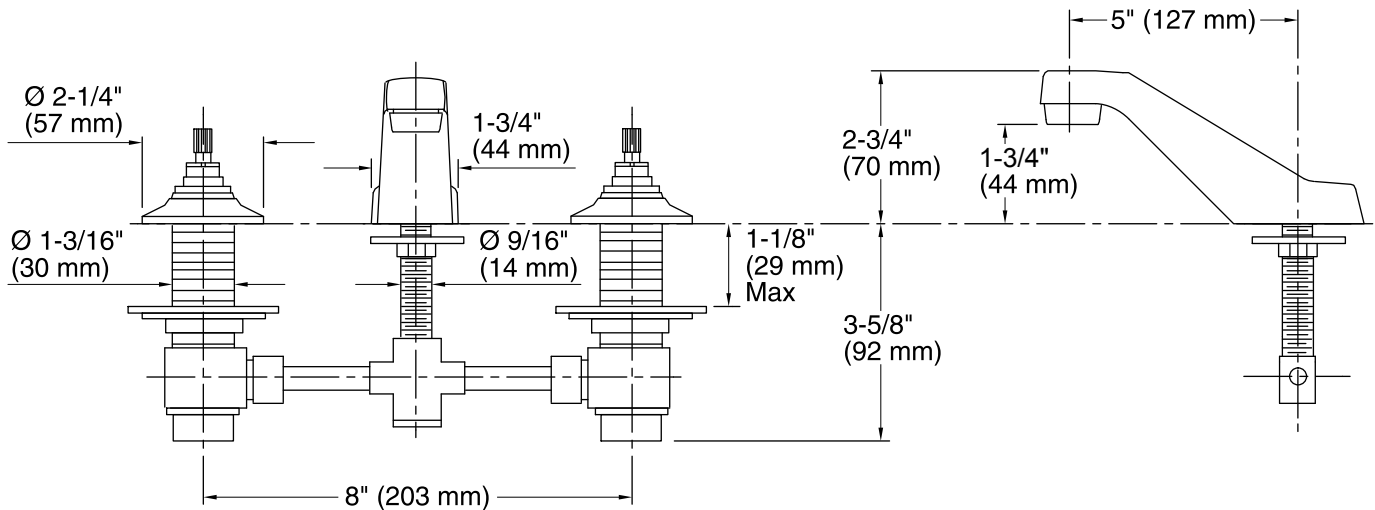

Technical Information

All product dimensions are nominal.

Faucet:

Flow rate: 2 gal/min (7.6 l/min)

Pressure: 60 psi (4.1 bar)

Spout:

Spout reach: 5" (127 mm)

Notes

Install this product according to the installation guide.