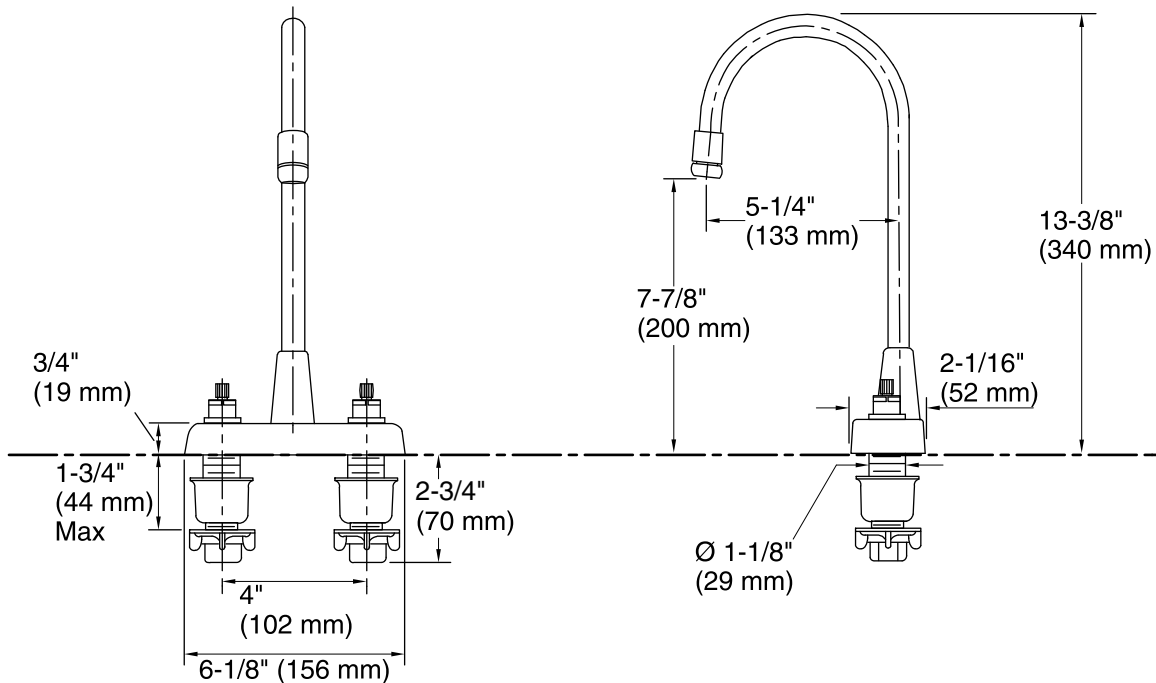

Features

- Brass construction.
- Brass valve bodies.
- Quarter-turn washerless ceramic disc valves.
- 5-1/4" (133 mm) spout reach.
- Standard aerator.
- Variety of handle style options.
- Less drain.
- 1.5 gal/min (5.7 l/min) maximum flow rate [max at 60 psi (4.14 bar)].

	CP	Polished Chrome
--	----	-----------------

Technical Information

All product dimensions are nominal.

Faucet:

Flow rate: 1.5 gal/min (5.7 l/min)

Pressure: 60 psi (4.1 bar)

Spout:

Spout reach: 5-1/4" (133 mm)