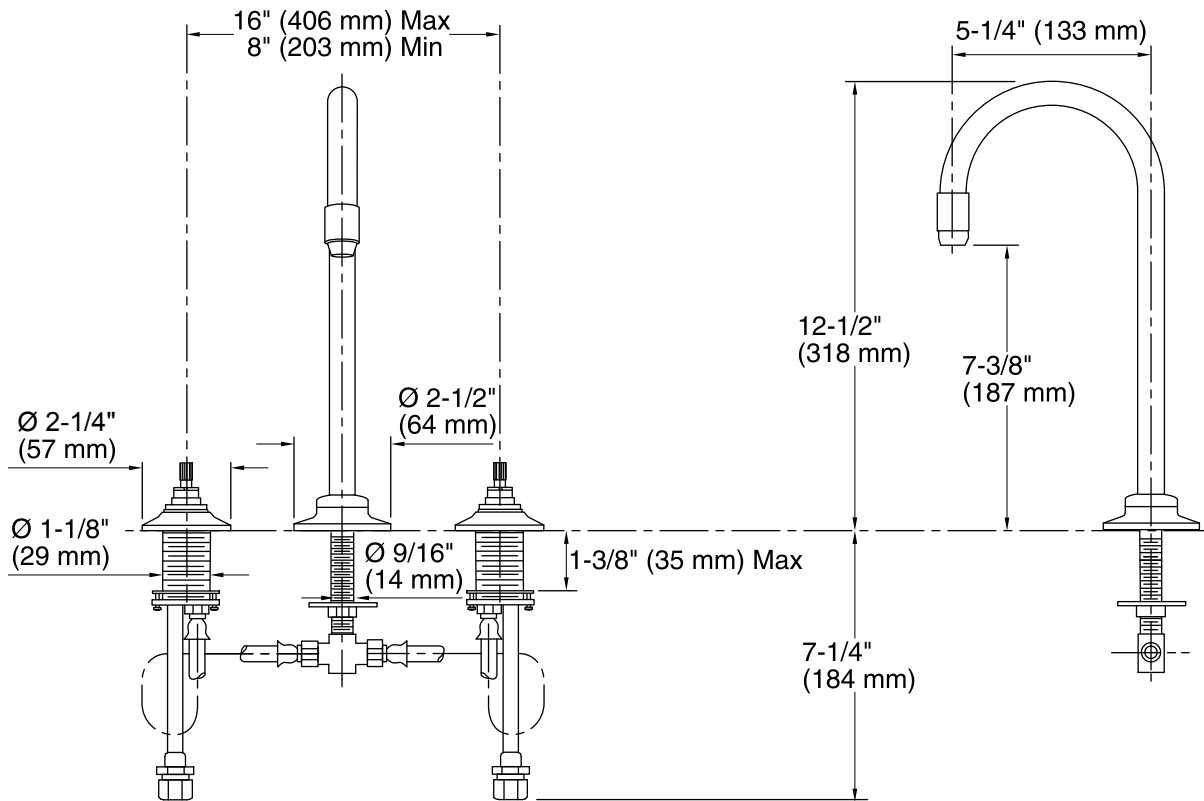

Features

- Brass construction.
- Brass valve bodies.
- Quarter-turn washerless ceramic disc valves.
- Less drain.
- Standard aerator.
- Variety of handle style options.
- 5-1/4" (133 mm) gooseneck spout.
- For 8" (203 mm) or 16" (406 mm) centers.
- 2.2 gal/min (8.3 l/min) maximum flow rate [max at 60 psi (4.14 bar)].

	CP	Polished Chrome
--	----	-----------------

Technical Information

All product dimensions are nominal.

Faucet:

Flow rate: 2.2 gal/min (8.3 l/min)

Pressure: 60 psi (4.1 bar)

Spout:

Spout reach: 5-1/4" (133 mm)